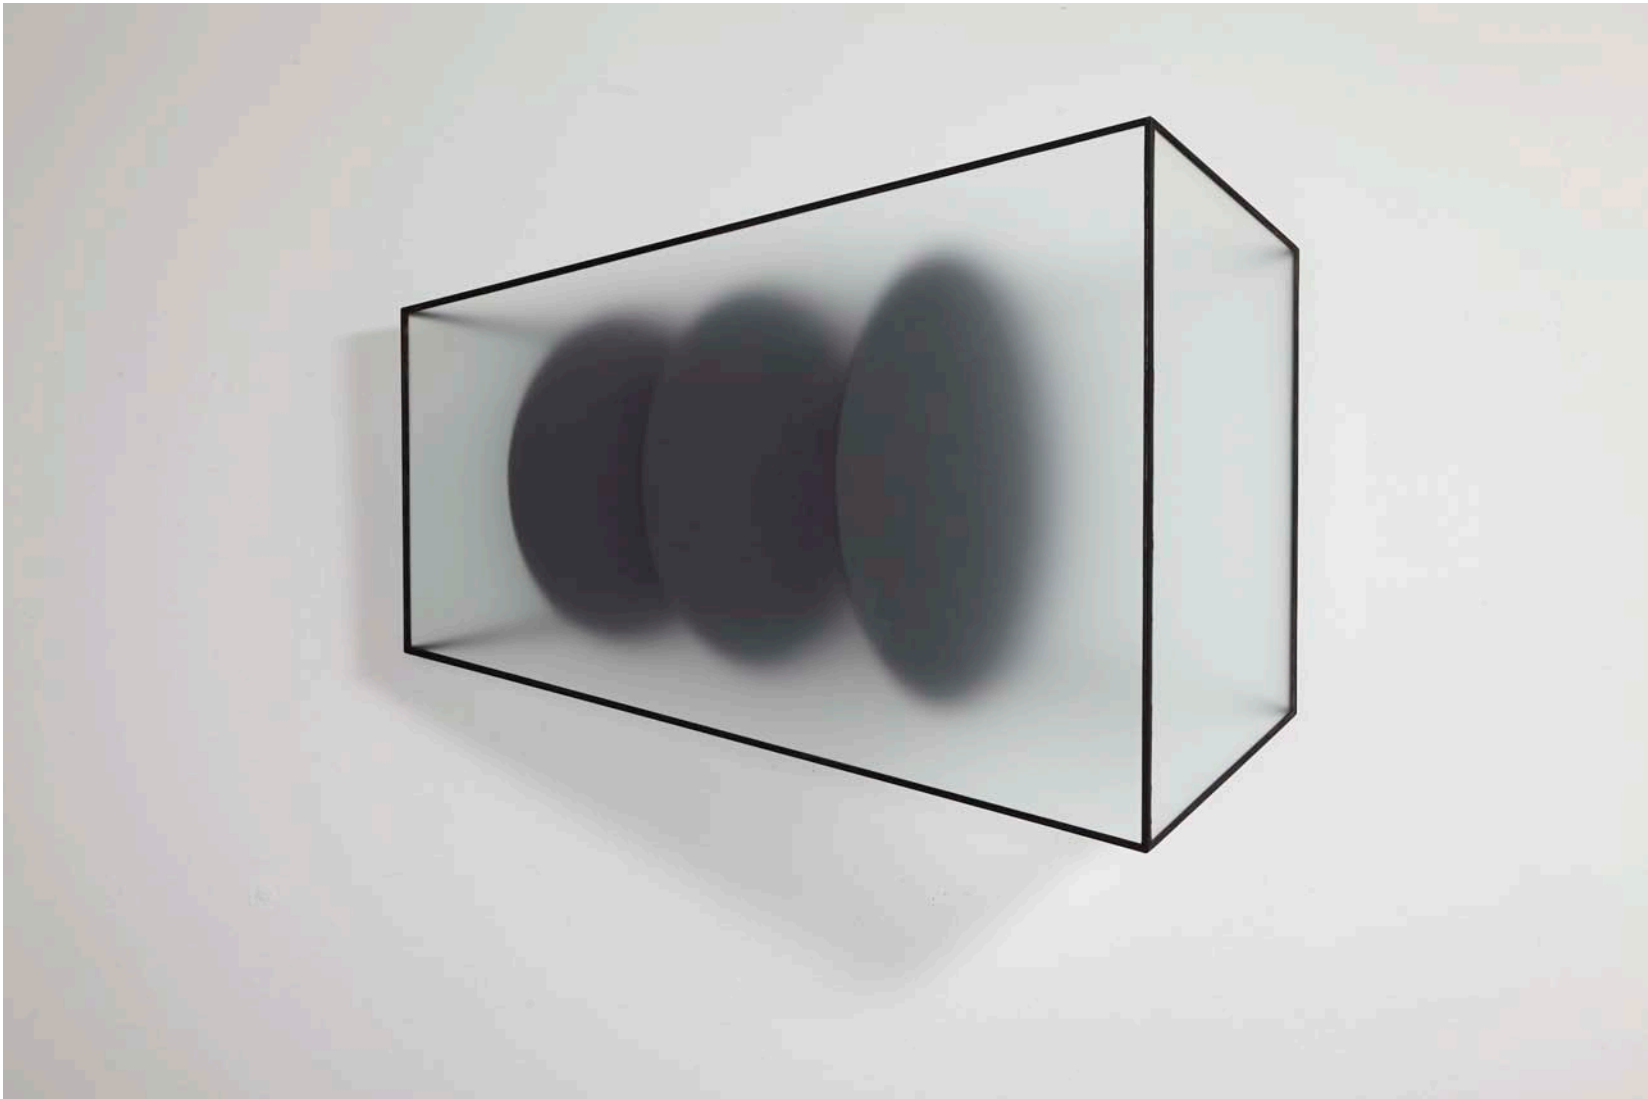

Reinoud Oudshoorn
G-11, 2017
Iron
59.4 x 59.4 x 29.9 inches

Reinoud Oudshoorn
E-17, 2017
Frosted glass and iron
35.4 x 26.4 x 8.3 inches

Reinoud Oudshoorn
Q-16, 2017
Frosted glass and iron
26.8 x 33.1 x 10.6 inches

Reinoud Oudshoorn
C-17, 2017
Frosted glass and iron
25.2 x 30.3 x 9.4 inches

Reinoud Oudshoorn
C-16, 2017
Frosted glass and iron
27.6 x 18.5 x 7.1 inches

Reinoud Oudshoorn
E-13, 2017
Frosted glass and iron
26.4 x 26.4 x 5.1 inches