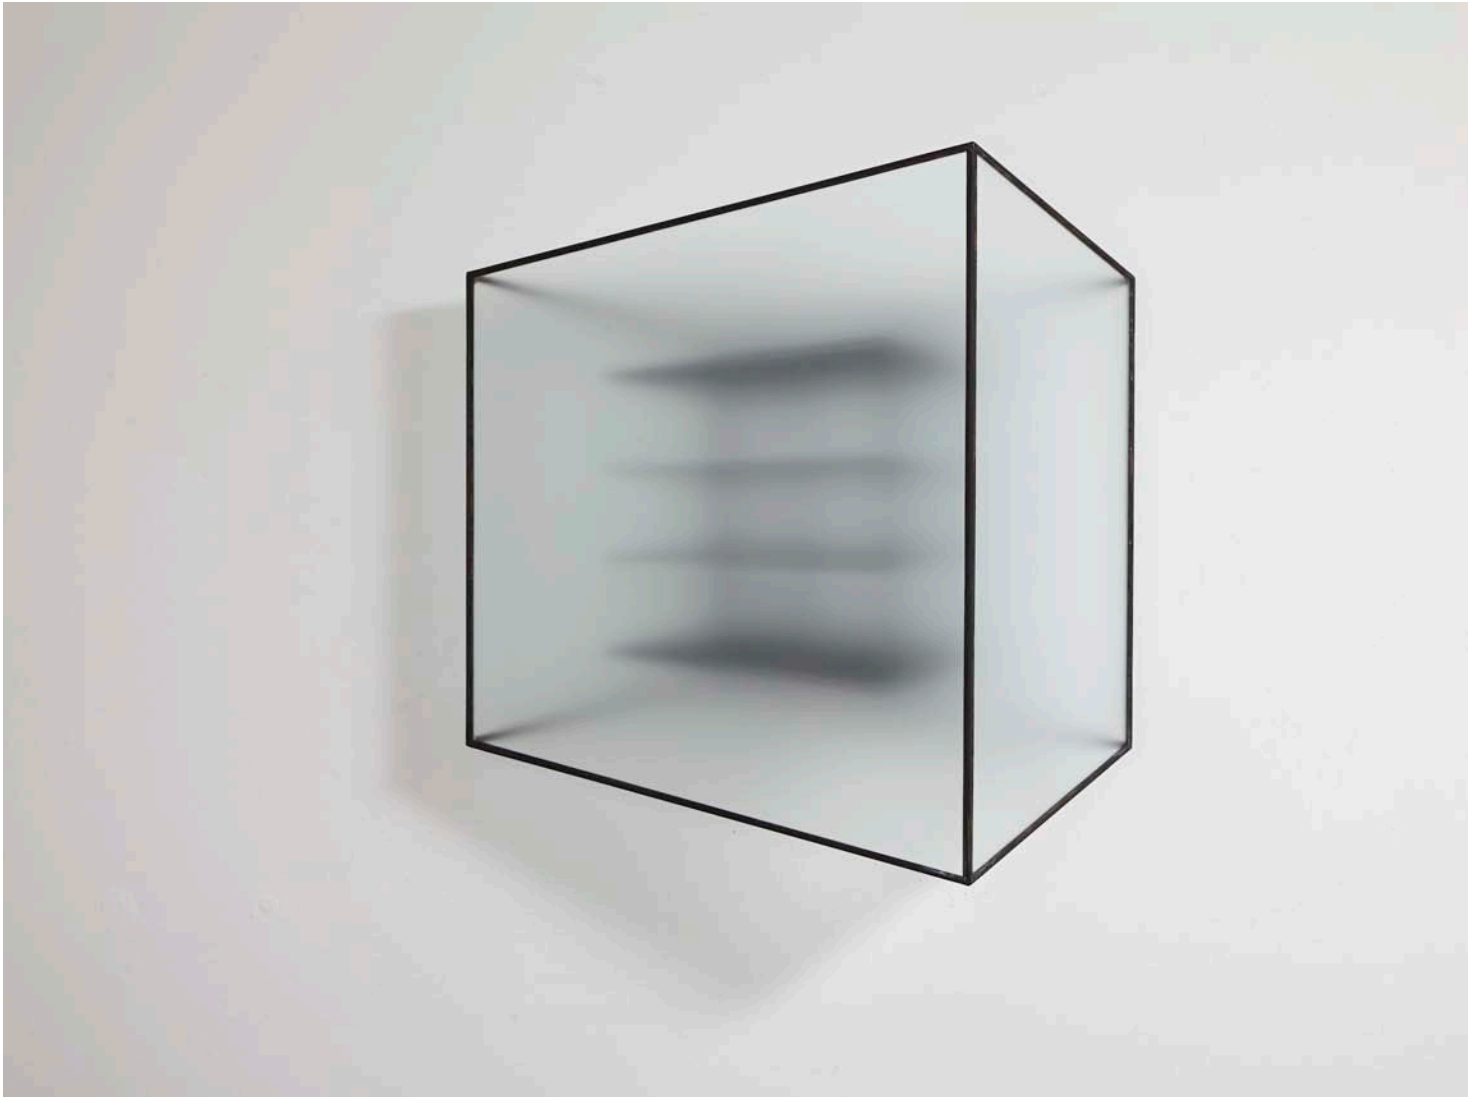

Reinoud Oudshoorn
G-11, 2017
Iron
59.4 x 59.4 x 29.9 inches

Reinoud Oudshoorn
E-17, 2017
Frosted glass and iron
35.4 x 26.4 x 8.3 inches

Reinoud Oudshoorn
Q-16, 2017
Frosted glass and iron
26.8 x 33.1 x 10.6 inches

Reinoud Oudshoorn
C-17, 2017
Frosted glass and iron
25.2 x 30.3 x 9.4 inches

Reinoud Oudshoorn
C-16, 2017
Frosted glass and iron
27.6 x 18.5 x 7.1 inches

Reinoud Oudshoorn
E-13, 2017
Frosted glass and iron
26.4 x 26.4 x 5.1 inches

Reinoud Oudshoorn
B-17, 2017
Frosted glass and iron
25.2 x 23.6 x 8.7 inches

Reinoud Oudshoorn
F-17, 2017
Frosted glass and iron
25.2 x 23.6 x 8.7 inches

Reinoud Oudshoorn
I-17, 2017
Frosted glass and iron
25.2 x 23.6 x 8.7 inches