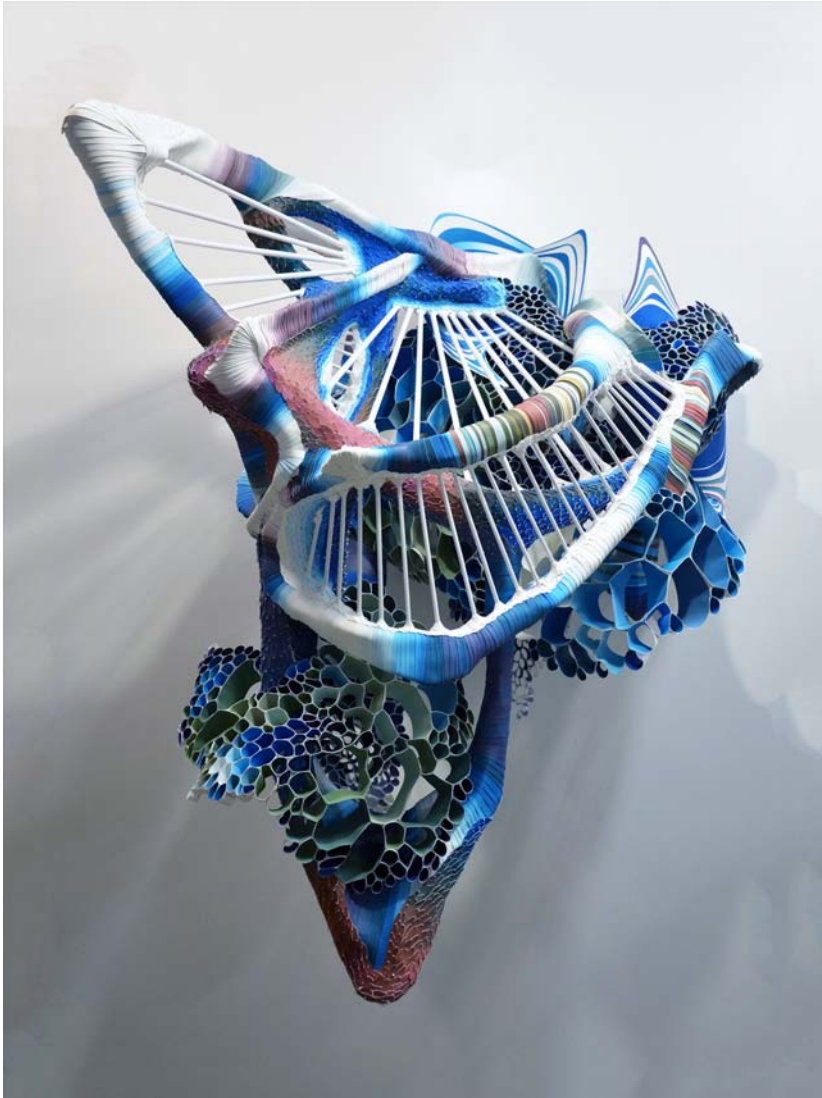

Crystal Wagner

Fulcrum, 2017

Screen printed cut paper, wire, wood paint, clear coat protective sealant

46 x 26 x 22 inches