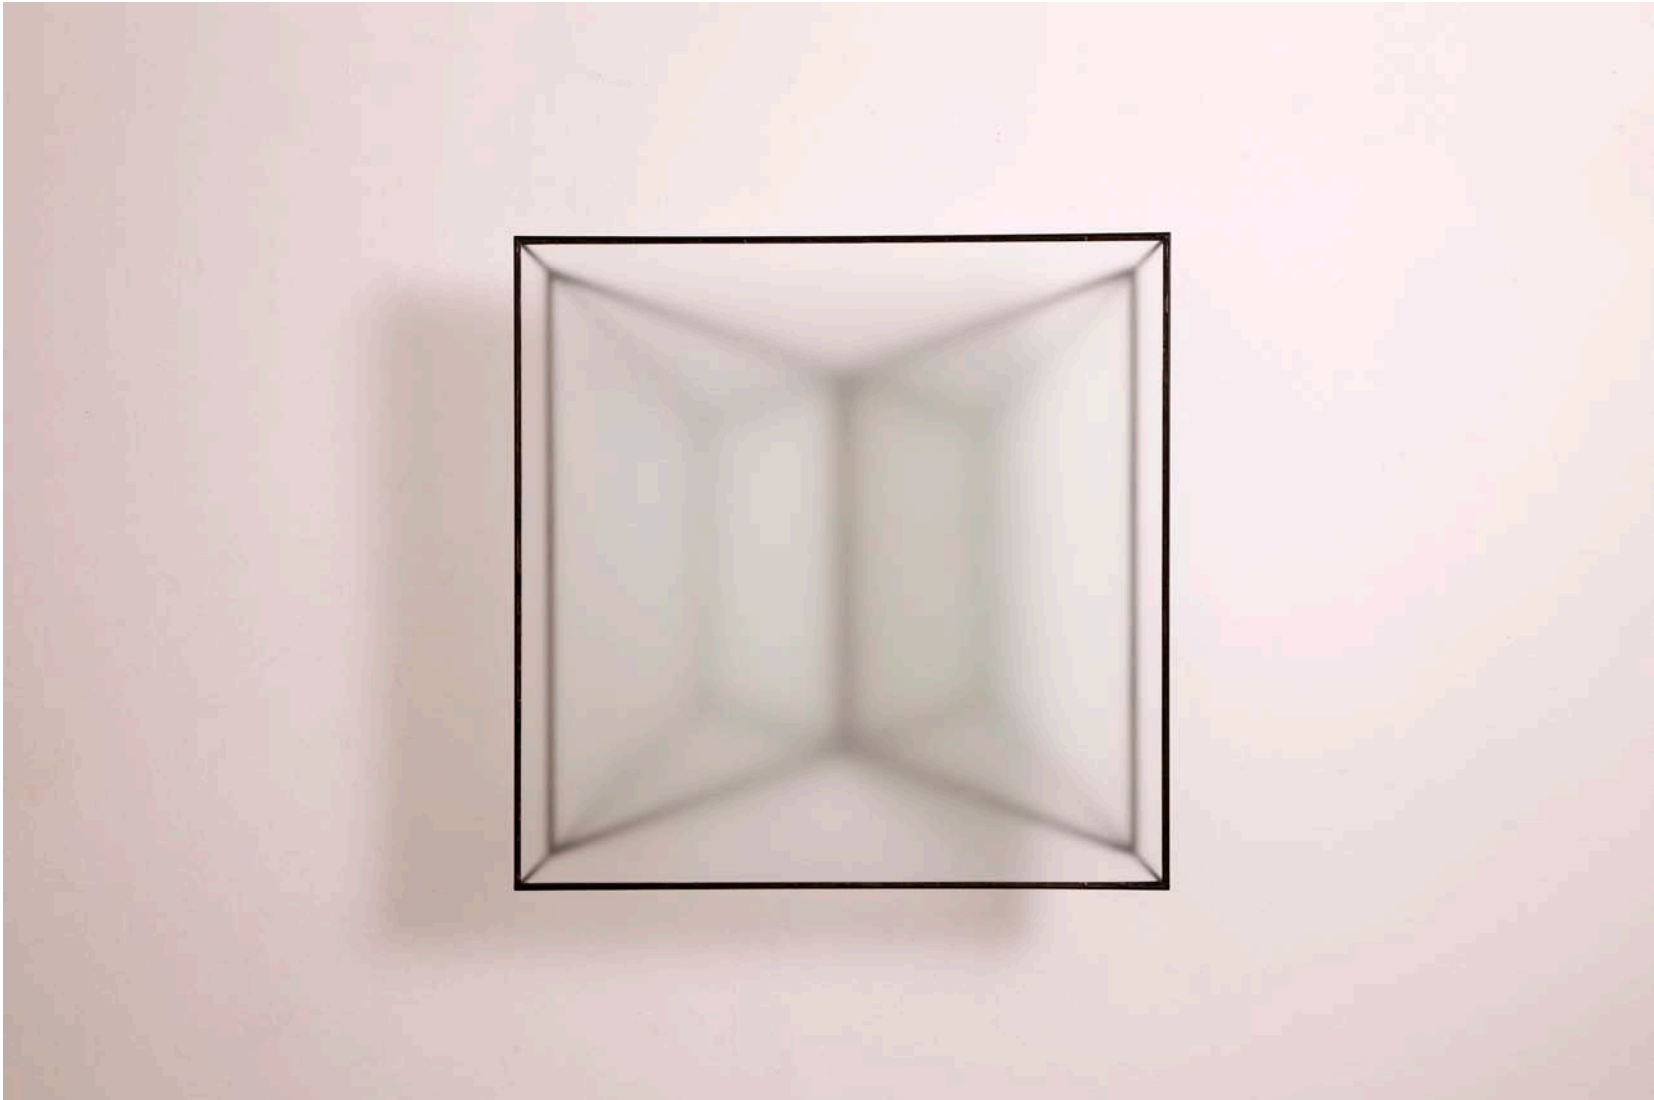

Reinoud Oudshoorn
G-11, 2017
Iron
59.4 x 59.4 x 29.9 inches

Reinoud Oudshoorn
E-17, 2017
Frosted glass and iron
35.4 x 26.4 x 8.3 inches

Reinoud Oudshoorn
Q-16, 2017
Frosted glass and iron
26.8 x 33.1 x 10.6 inches

Reinoud Oudshoorn
C-17, 2017
Frosted glass and iron
25.2 x 30.3 x 9.4 inches

Reinoud Oudshoorn
C-16, 2017
Frosted glass and iron
27.6 x 18.5 x 7.1 inches

Reinoud Oudshoorn
E-13, 2017
Frosted glass and iron
26.4 x 26.4 x 5.1 inches

Reinoud Oudshoorn
B-17, 2017
Frosted glass and iron
25.2 x 23.6 x 8.7 inches

Reinoud Oudshoorn
F-17, 2017
Frosted glass and iron
25.2 x 23.6 x 8.7 inches

Reinoud Oudshoorn
I-17, 2017
Frosted glass and iron
25.2 x 23.6 x 8.7 inches