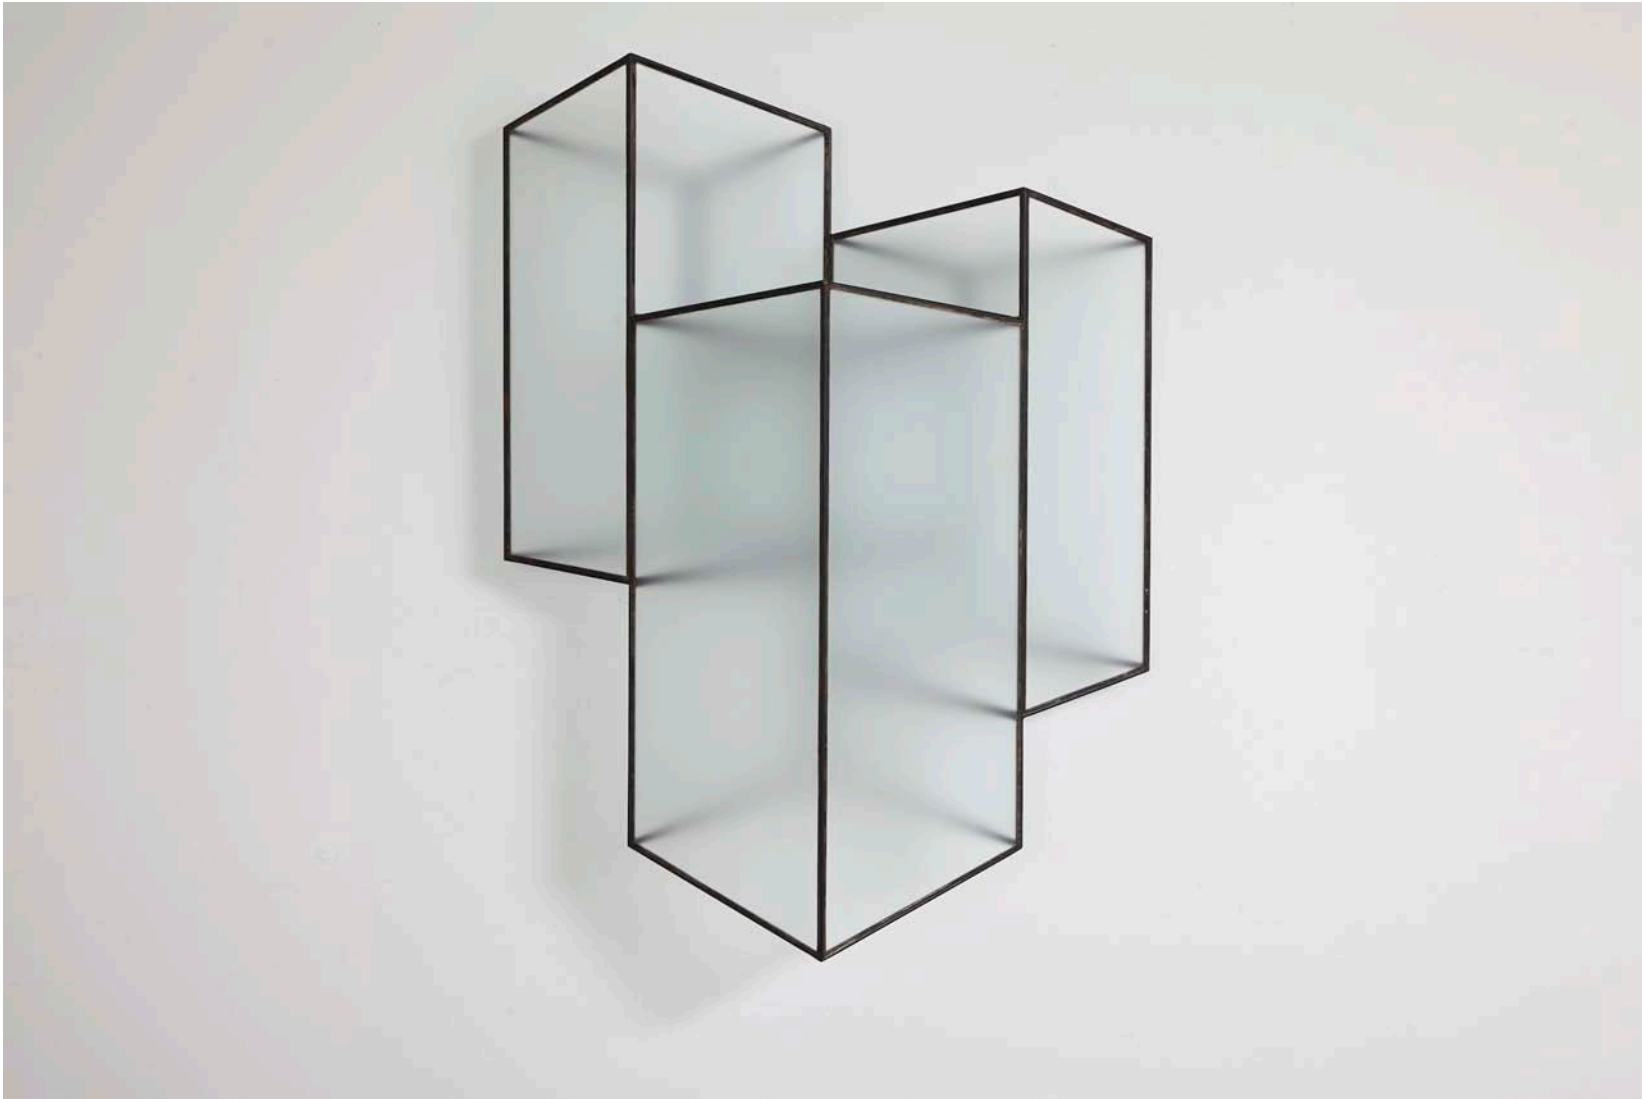

Reinoud Oudshoorn
G-11, 2017
Iron
59.4 x 59.4 x 29.9 inches

Reinoud Oudshoorn
E-17, 2017
Frosted glass and iron
35.4 x 26.4 x 8.3 inches

Reinoud Oudshoorn
Q-16, 2017
Frosted glass and iron
26.8 x 33.1 x 10.6 inches

Reinoud Oudshoorn
C-17, 2017
Frosted glass and iron
25.2 x 30.3 x 9.4 inches

Reinoud Oudshoorn
C-16, 2017
Frosted glass and iron
27.6 x 18.5 x 7.1 inches

Reinoud Oudshoorn
E-13, 2017
Frosted glass and iron
26.4 x 26.4 x 5.1 inches

Reinoud Oudshoorn
B-17, 2017
Frosted glass and iron
25.2 x 23.6 x 8.7 inches

Reinoud Oudshoorn
F-17, 2017
Frosted glass and iron
25.2 x 23.6 x 8.7 inches

Reinoud Oudshoorn
I-17, 2017
Frosted glass and iron
25.2 x 23.6 x 8.7 inches