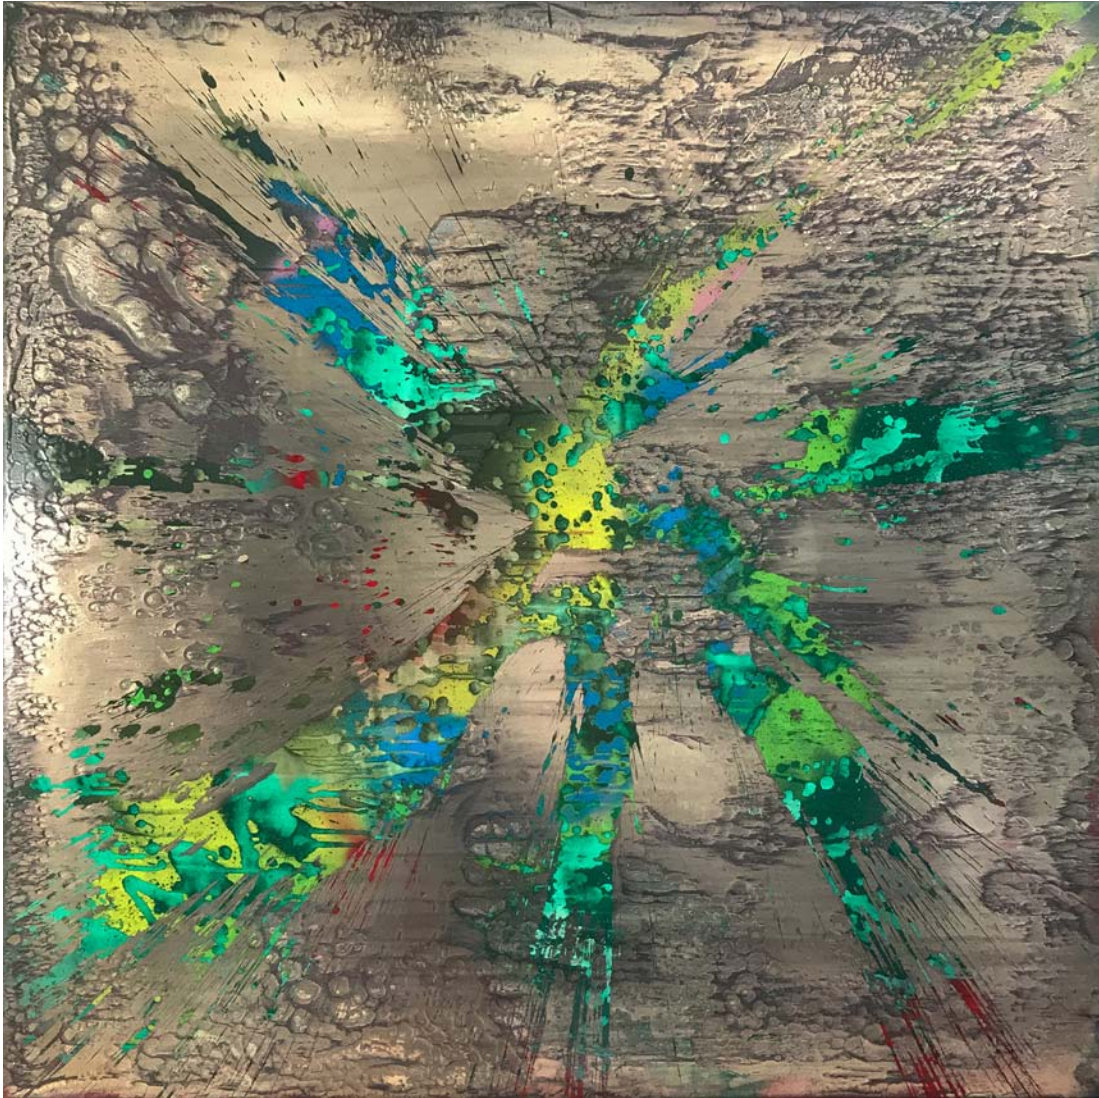

Martin Gremse
Dyaspace Green Silver, 2017
Mixed media on canvas
63 x 63 inches