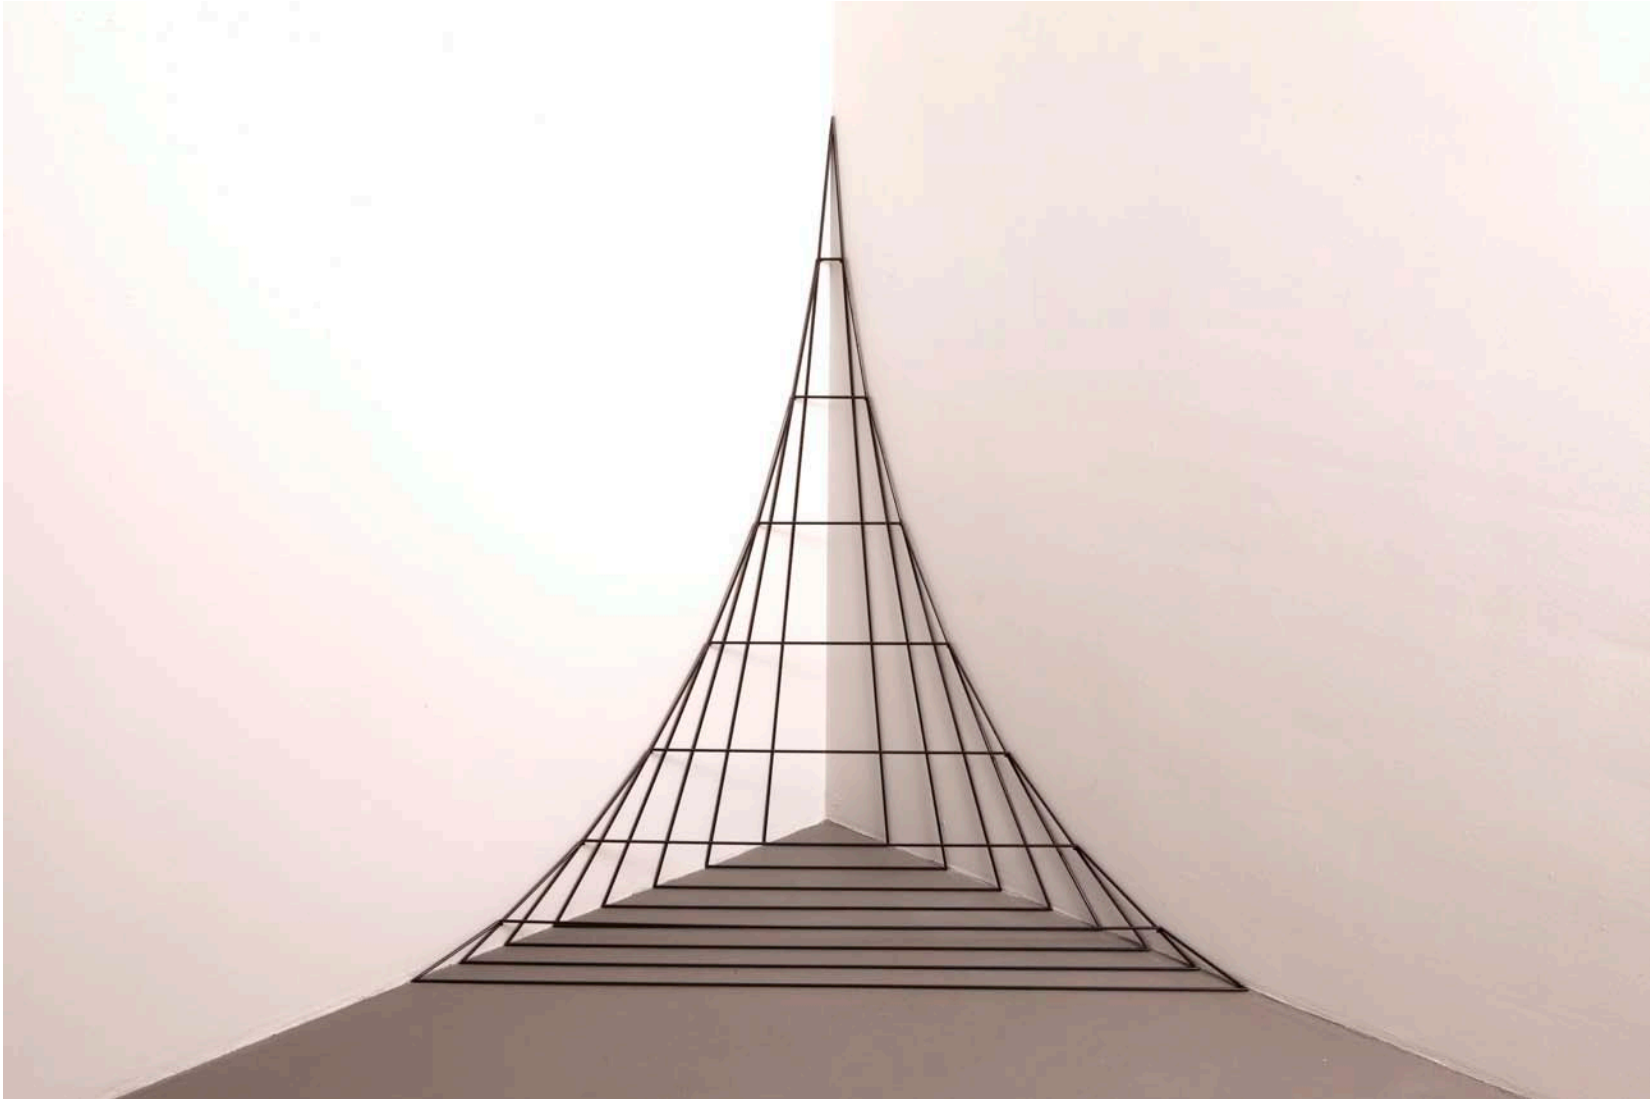

Reinoud Oudshoorn
G-11, 2017
Iron
59.4 x 59.4 x 29.9 inches

Reinoud Oudshoorn
E-17, 2017
Frosted glass and iron
35.4 x 26.4 x 8.3 inches

Reinoud Oudshoorn
Q-16, 2017
Frosted glass and iron
26.8 x 33.1 x 10.6 inches