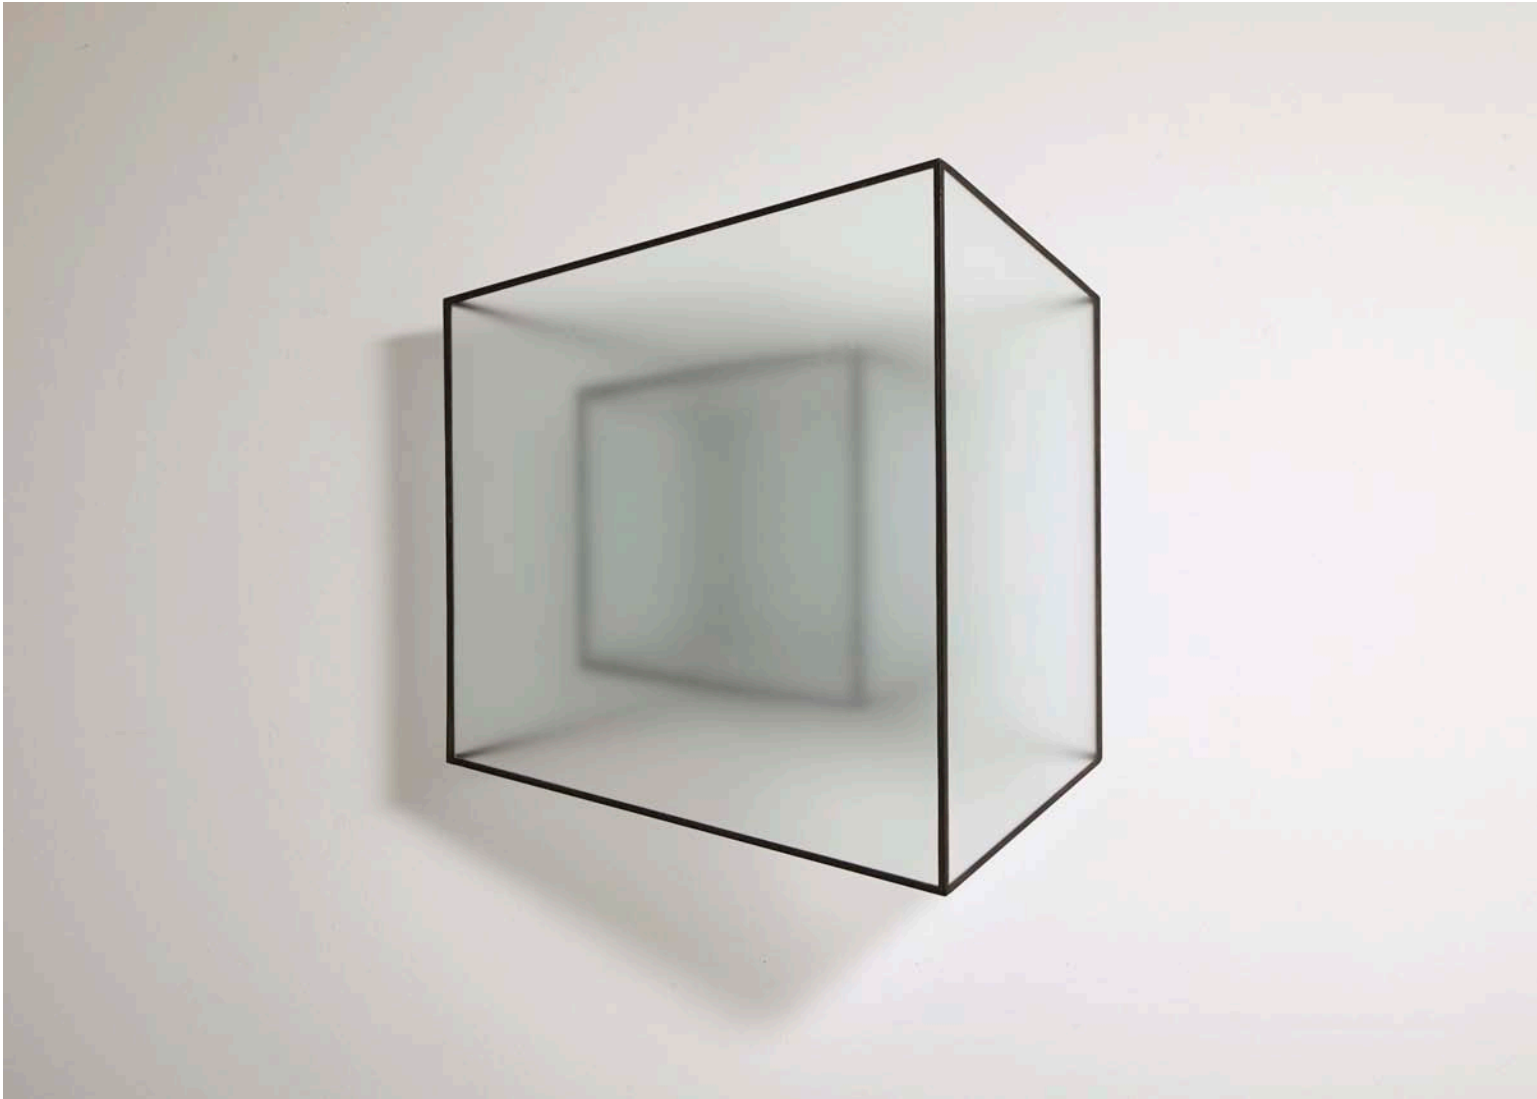

Reinoud Oudshoorn
G-11, 2017
Iron
59.4 x 59.4 x 29.9 inches

Reinoud Oudshoorn
E-17, 2017
Frosted glass and iron
35.4 x 26.4 x 8.3 inches

Reinoud Oudshoorn
Q-16, 2017
Frosted glass and iron
26.8 x 33.1 x 10.6 inches

Reinoud Oudshoorn
C-17, 2017
Frosted glass and iron
25.2 x 30.3 x 9.4 inches

Reinoud Oudshoorn
C-16, 2017
Frosted glass and iron
27.6 x 18.5 x 7.1 inches

Reinoud Oudshoorn
E-13, 2017
Frosted glass and iron
26.4 x 26.4 x 5.1 inches

Reinoud Oudshoorn
B-17, 2017
Frosted glass and iron
25.2 x 23.6 x 8.7 inches

Reinoud Oudshoorn
F-17, 2017
Frosted glass and iron
25.2 x 23.6 x 8.7 inches

Reinoud Oudshoorn
I-17, 2017
Frosted glass and iron
25.2 x 23.6 x 8.7 inches