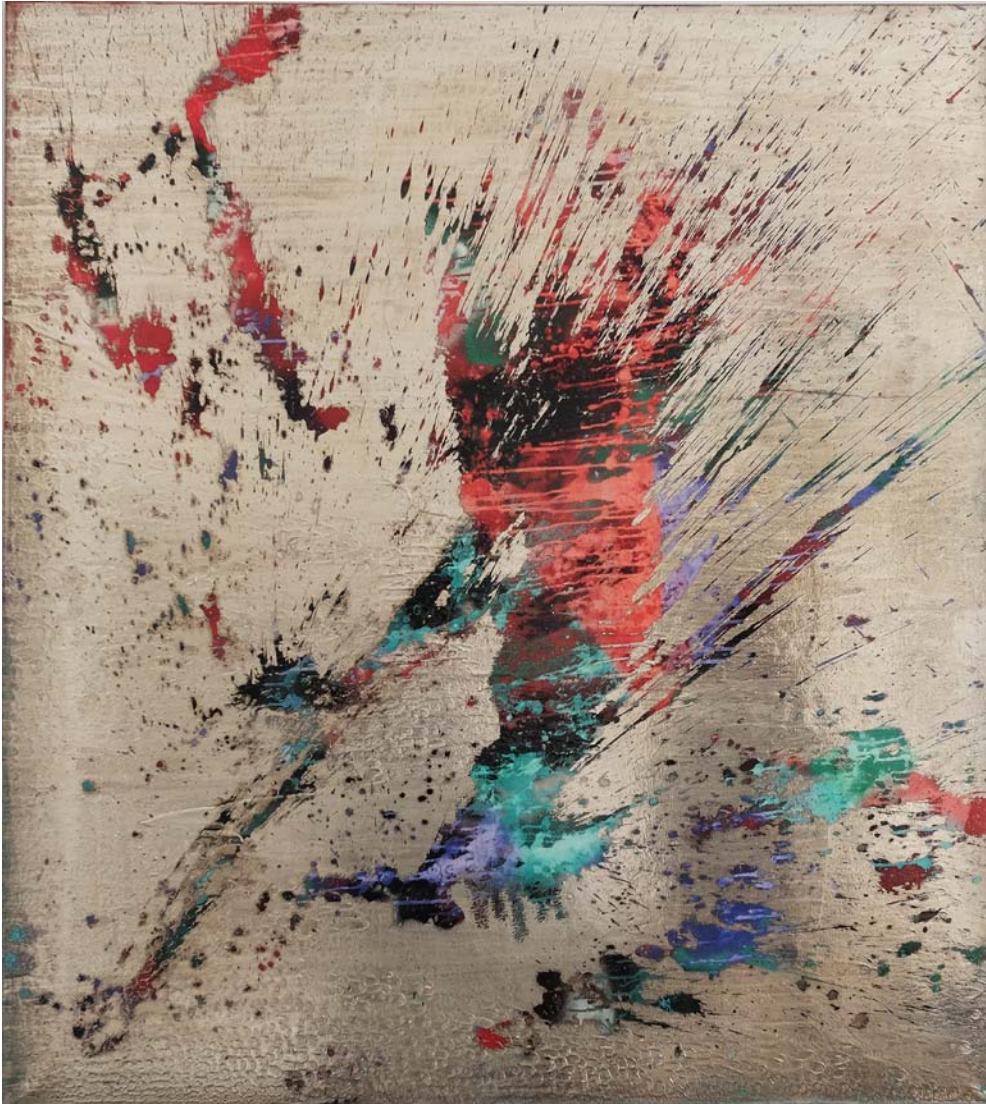

ALLOUCHE GALLERY

DIMENSIONS OF THREE

MARTIN GREMSE

REINOUD OUDSHOORN

CRYSTAL WAGNER

NOVEMBER 30, 2017

Martin Gremse
Mapped Inter Cellusive, 2017
Mixed Media, rubber and silver on canvas
70.9 x 98.4 inches

Martin Gremse
NY Platin Move, 2017
Mixed media and silver on canvas
78.7 x 78.7 inches