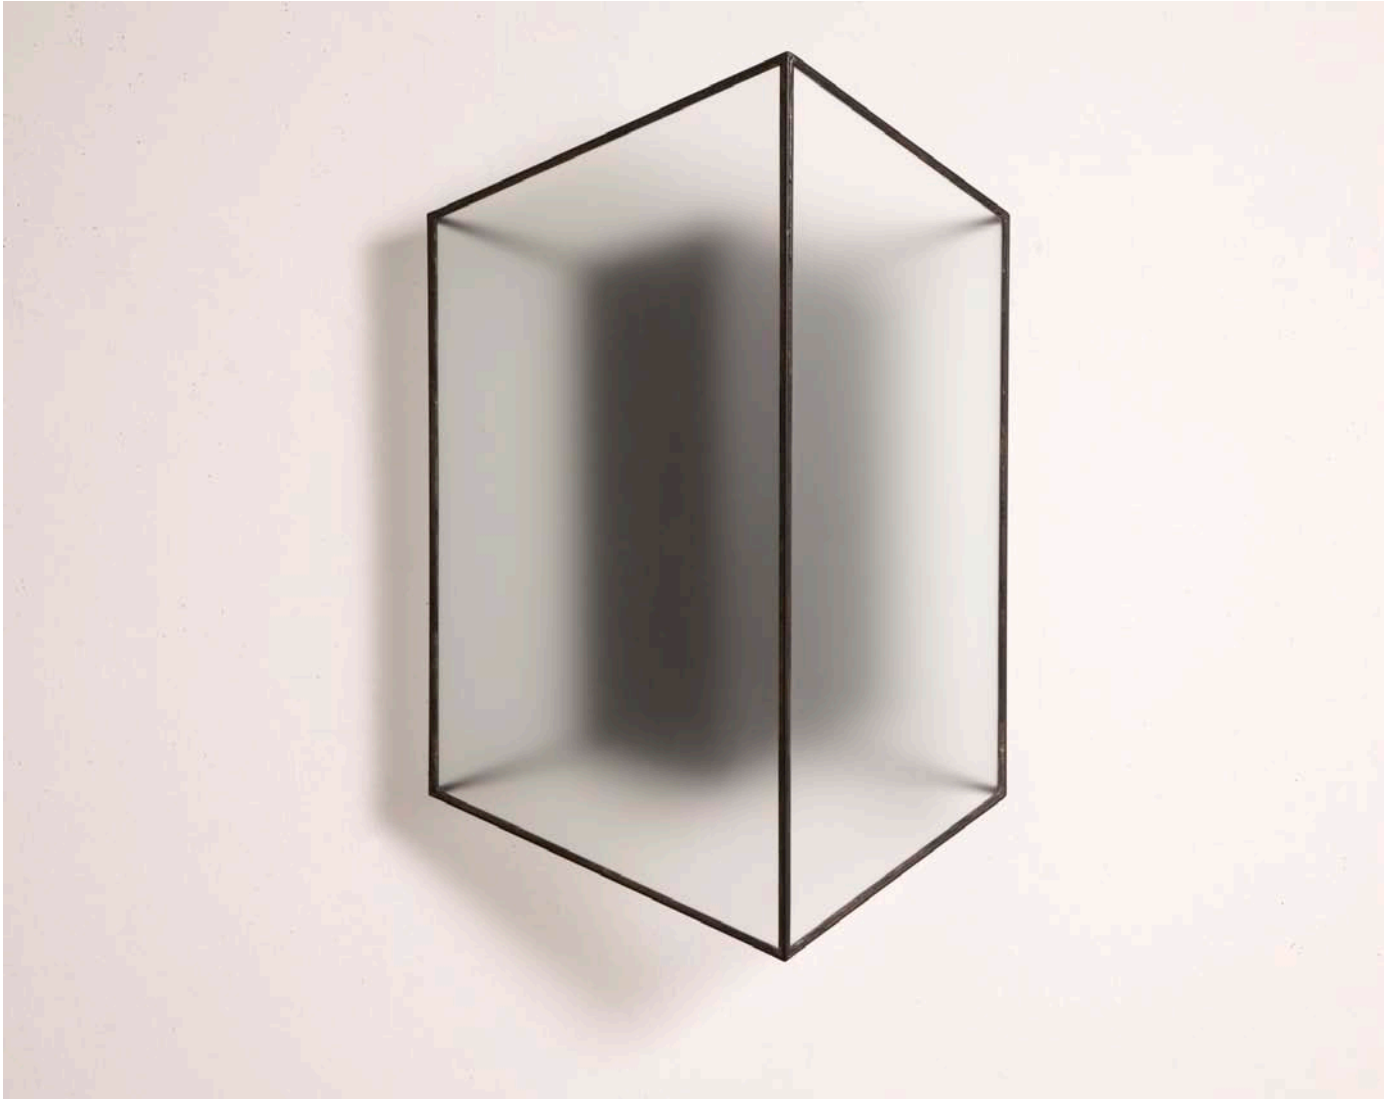

Reinoud Oudshoorn
G-11, 2017
Iron
59.4 x 59.4 x 29.9 inches

Reinoud Oudshoorn
E-17, 2017
Frosted glass and iron
35.4 x 26.4 x 8.3 inches

Reinoud Oudshoorn
Q-16, 2017
Frosted glass and iron
26.8 x 33.1 x 10.6 inches

Reinoud Oudshoorn
C-17, 2017
Frosted glass and iron
25.2 x 30.3 x 9.4 inches

Reinoud Oudshoorn
C-16, 2017
Frosted glass and iron
27.6 x 18.5 x 7.1 inches

Reinoud Oudshoorn
E-13, 2017
Frosted glass and iron
26.4 x 26.4 x 5.1 inches

Reinoud Oudshoorn
B-17, 2017
Frosted glass and iron
25.2 x 23.6 x 8.7 inches

Reinoud Oudshoorn
F-17, 2017
Frosted glass and iron
25.2 x 23.6 x 8.7 inches

Reinoud Oudshoorn
I-17, 2017
Frosted glass and iron
25.2 x 23.6 x 8.7 inches