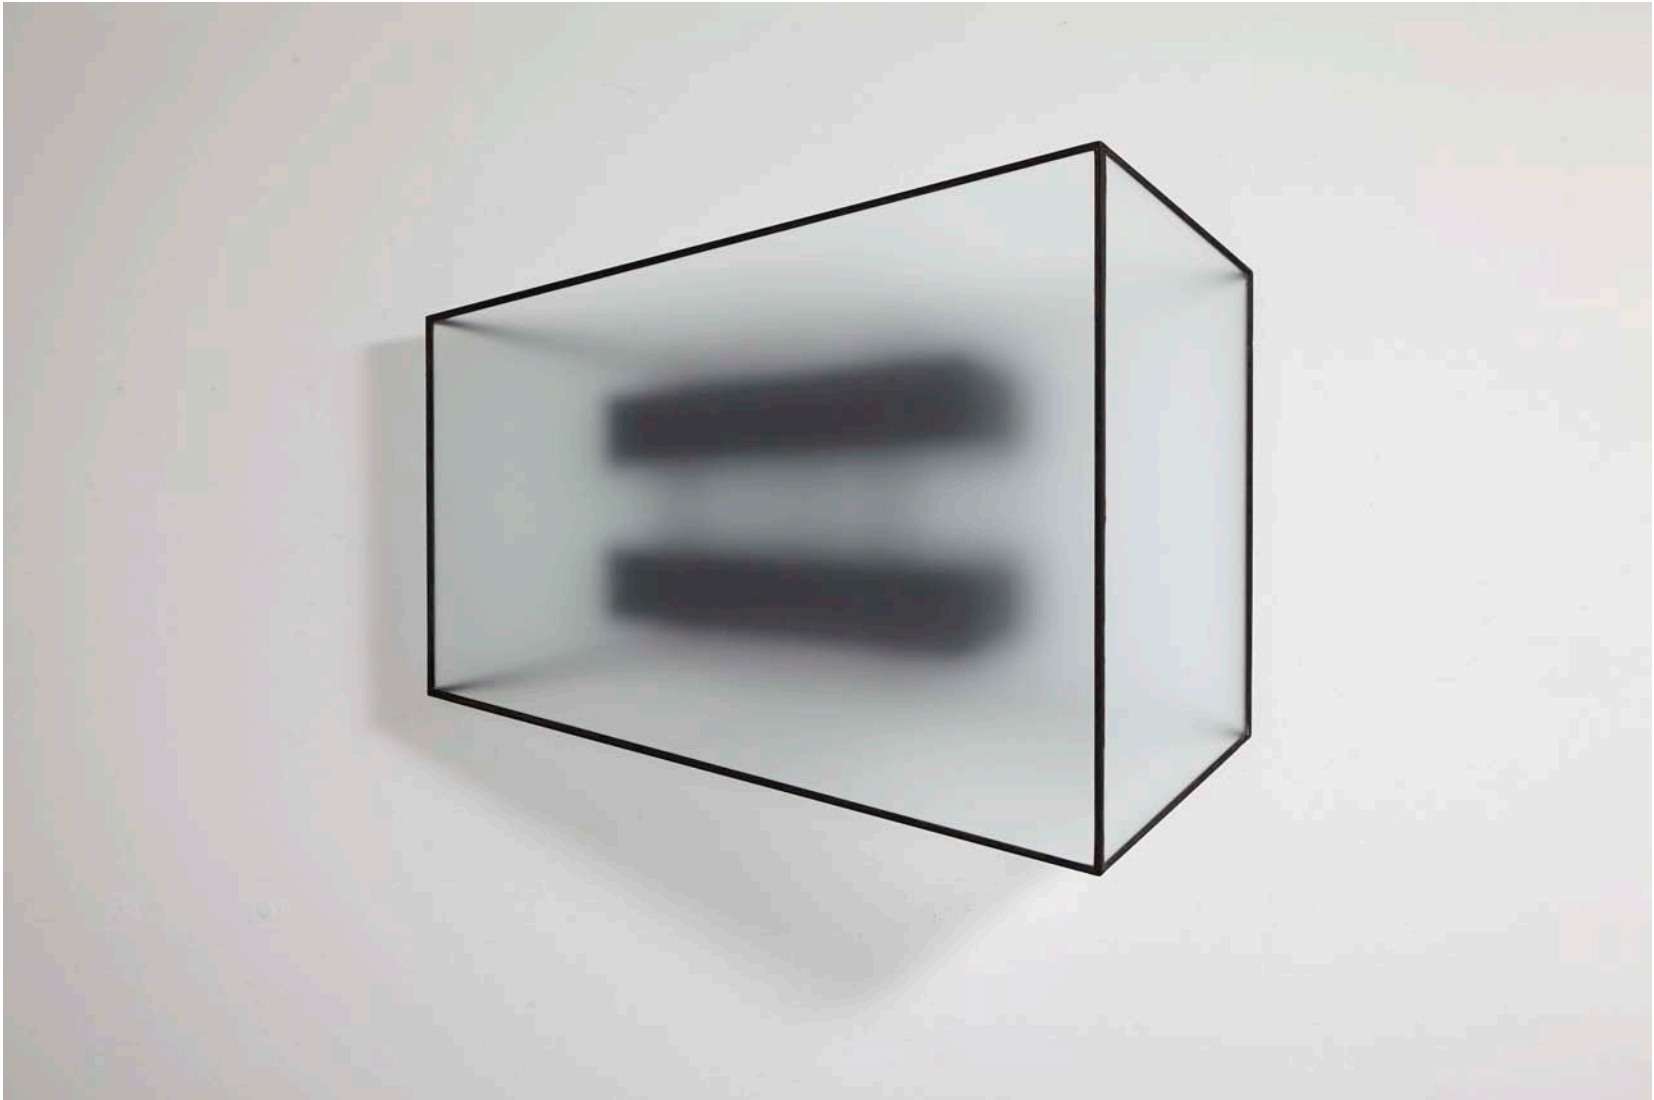

Reinoud Oudshoorn
G-11, 2017
Iron
59.4 x 59.4 x 29.9 inches

Reinoud Oudshoorn
E-17, 2017
Frosted glass and iron
35.4 x 26.4 x 8.3 inches

Reinoud Oudshoorn
Q-16, 2017
Frosted glass and iron
26.8 x 33.1 x 10.6 inches

Reinoud Oudshoorn
C-17, 2017
Frosted glass and iron
25.2 x 30.3 x 9.4 inches

Reinoud Oudshoorn
C-16, 2017
Frosted glass and iron
27.6 x 18.5 x 7.1 inches

Reinoud Oudshoorn
E-13, 2017
Frosted glass and iron
26.4 x 26.4 x 5.1 inches