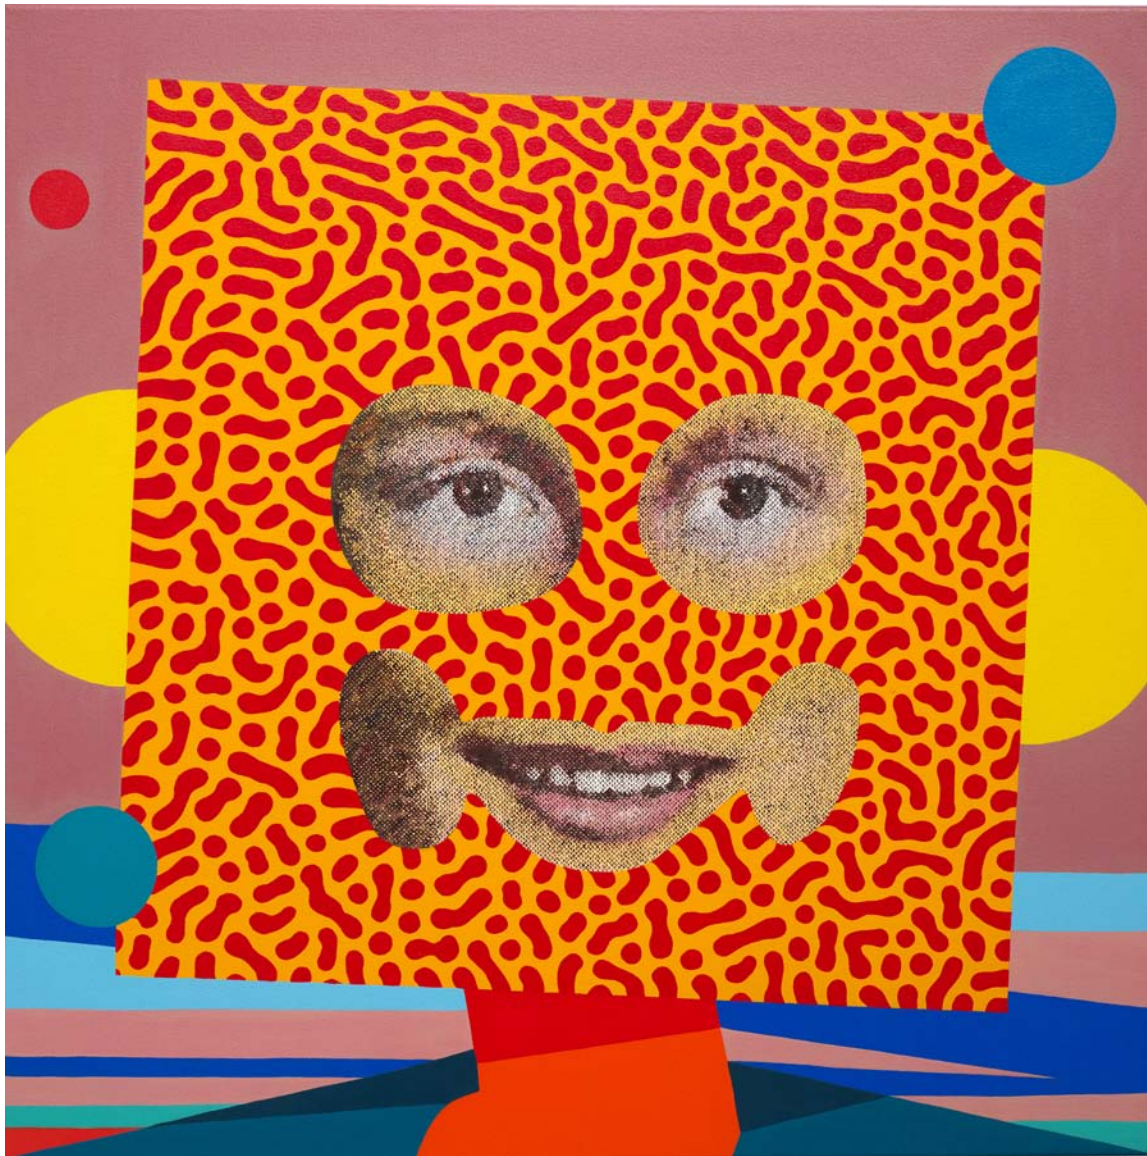

Sinus Meridiani
2016
Acrylic on raw 12 oz Duck cotton canvas
35.4 x 35.4 inches