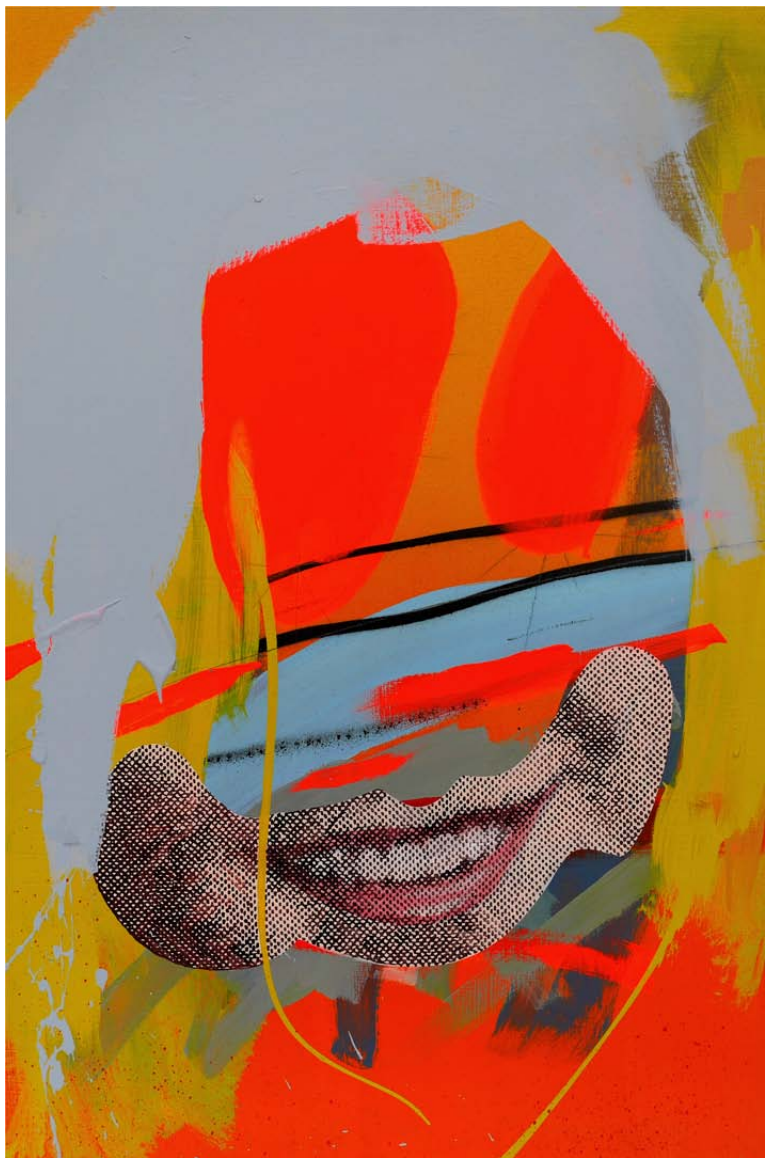

Aeolus
2016
Acrylic and spray paint on wood panel
24 x 16 inches