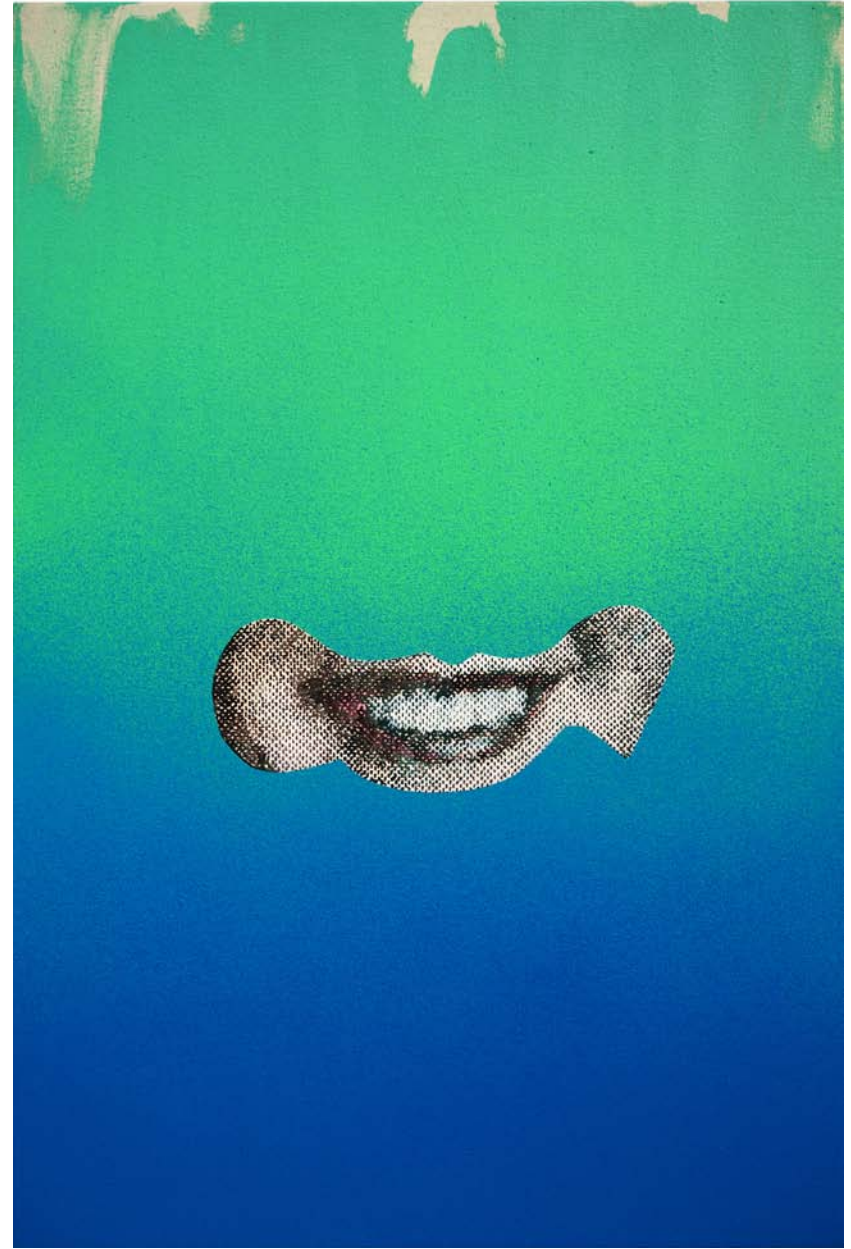

Bound By Light 2
2016
Acrylic on raw 12 oz Duck cotton canvas
27.5 x 19.7 inches