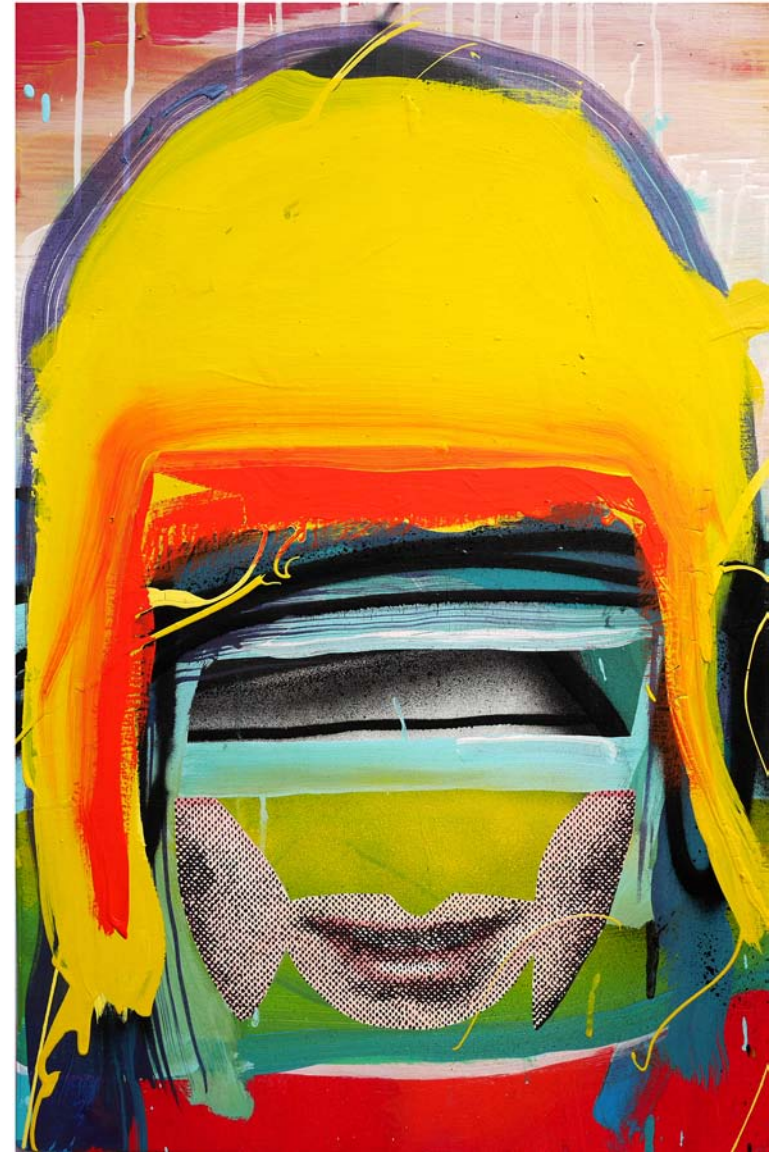

The Bright Two
2016
Acrylic on raw 12 oz Duck cotton canvas
23.6 x 15.7 inches