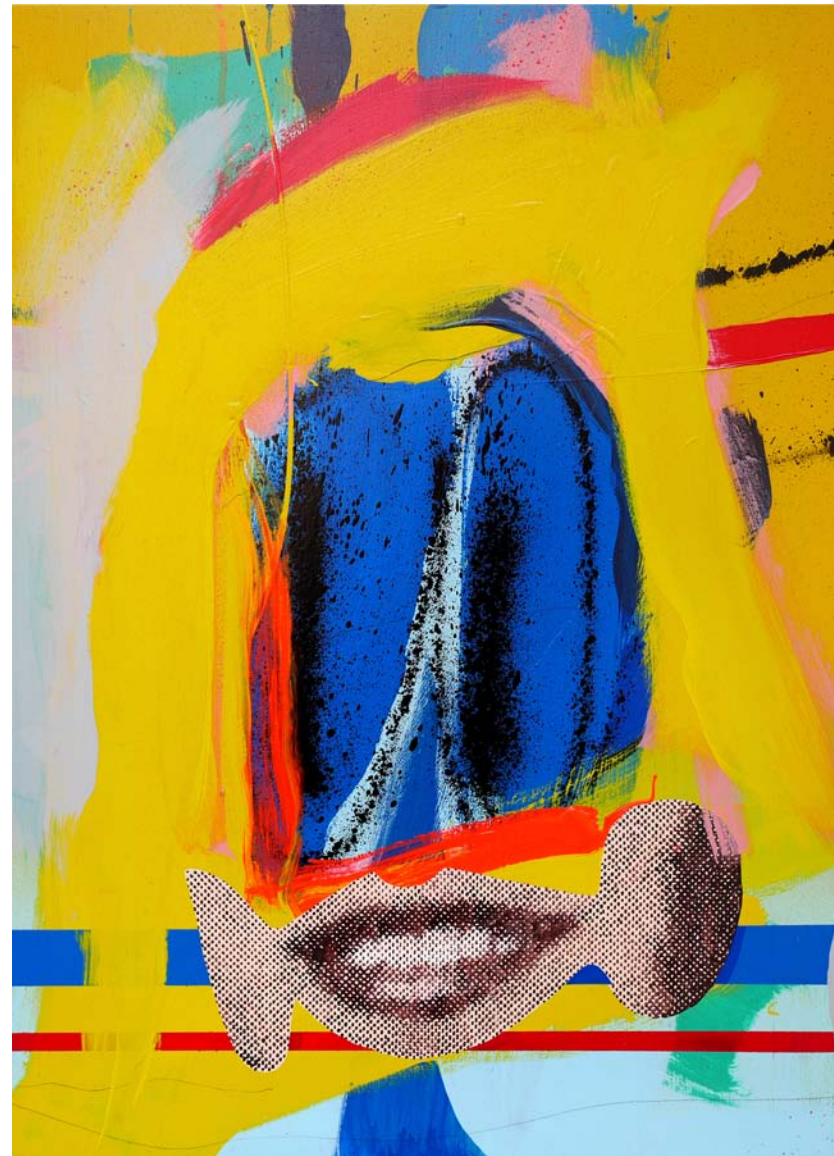

Palaemon
2016
Acrylic and spray paint on wood panel
24 x 16 inches

Stibon
2016
Acrylic and spray paint on wood panel
24 x 16 inches