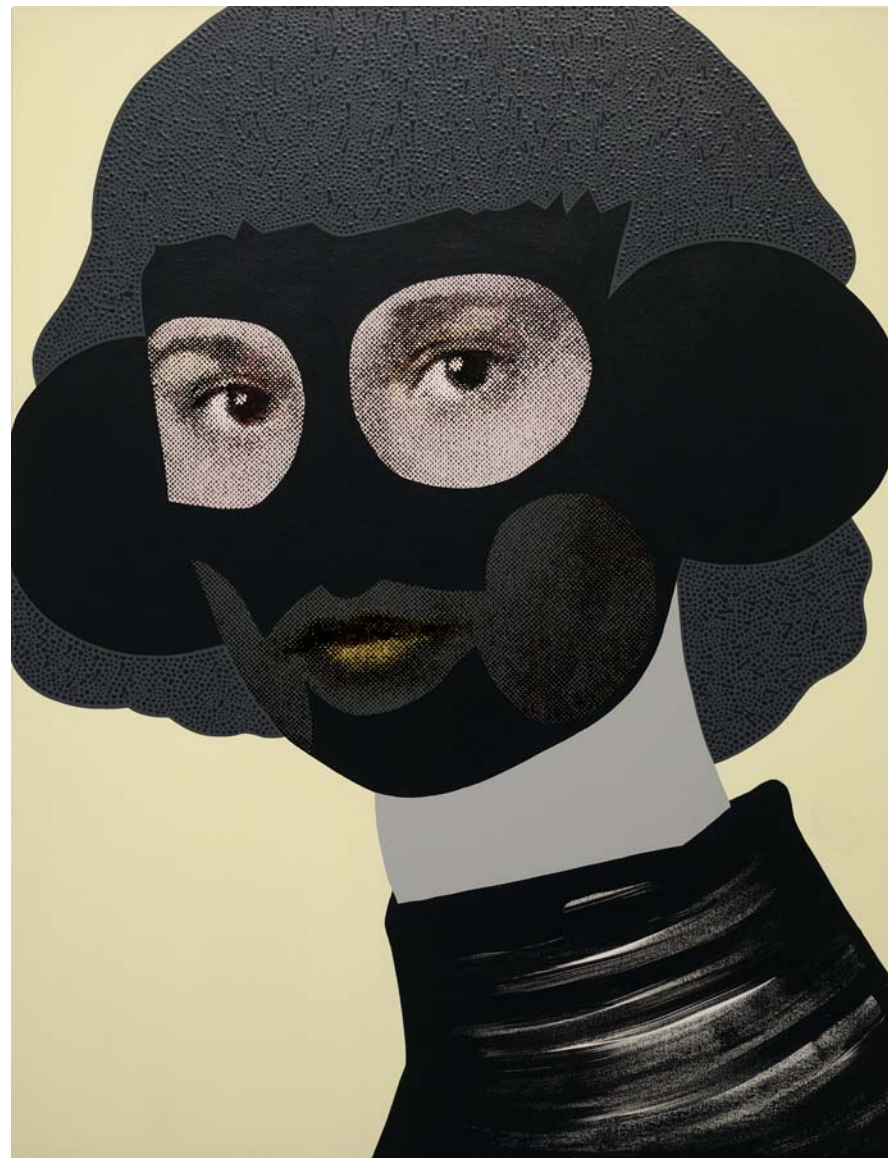

Clandestine Mission

2016

Acrylic, spray paint and gesso on wood panel

44.3 x 48 x 2 inches

Under Callisto's Glow
2016
Acrylic on raw 12 oz Duck cotton canvas
39.4 x 29.9 inches

Mono Lisa
2016
Acrylic on raw 12 oz Duck cotton canvas
39.4 x 29.9 inches