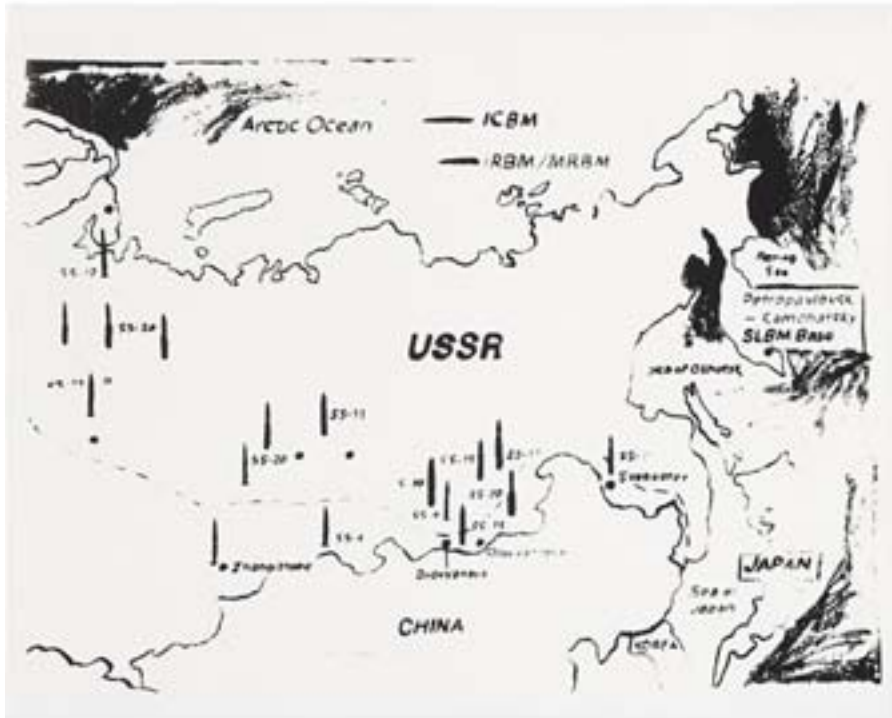

# Sorayama

*Lucky Strike*, 2008  
Acrylic on illustration board  
28.5 x 20.25 inches

*AP1 Red*, 2008  
Acrylic on illustration board  
28.5 x 20.25 inches

# Andy Warhol

Map of Eastern USSR Missile Bases 1984-1985 (White) Map of Eastern USSR Missile Bases 1984-1985 (Black)

Synthetic polymer and silkscreen ink on canvas

16 x 20 inches each