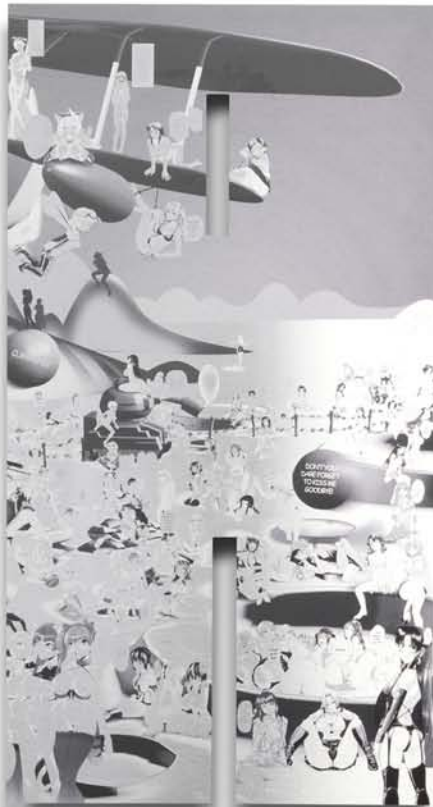

Jessica Lichtenstein

War 2013, Edition 3 of 3
UV print on dibond metal
95 x 45 x 4.5 inches