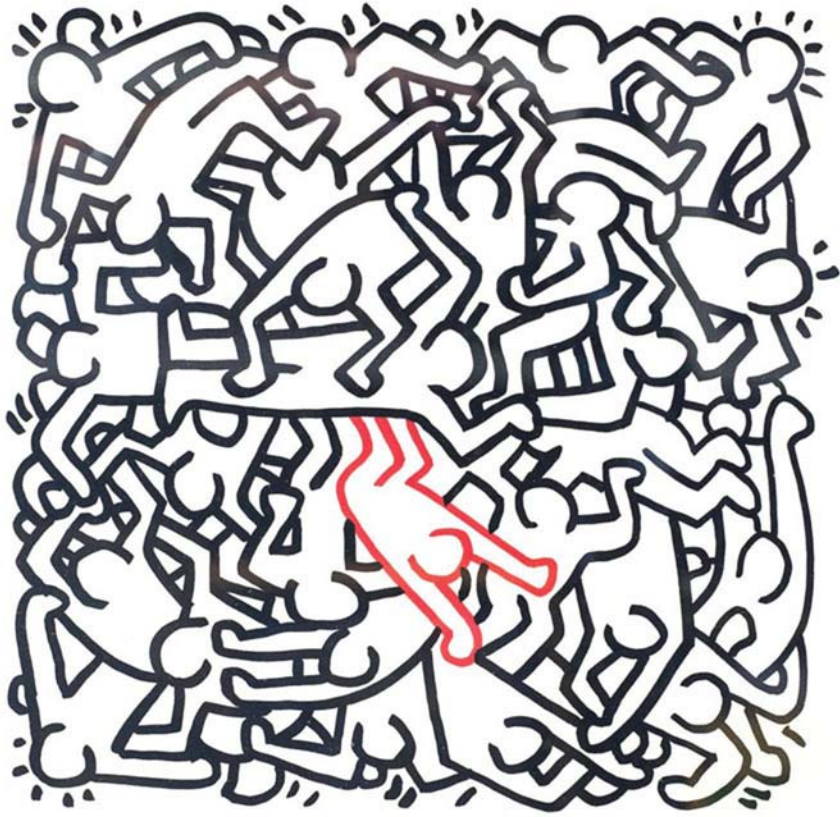

Keith Haring

Keith Haring 88
⊕

Untitled, 1988
Marker on paper
15.3 x 11.4 inches