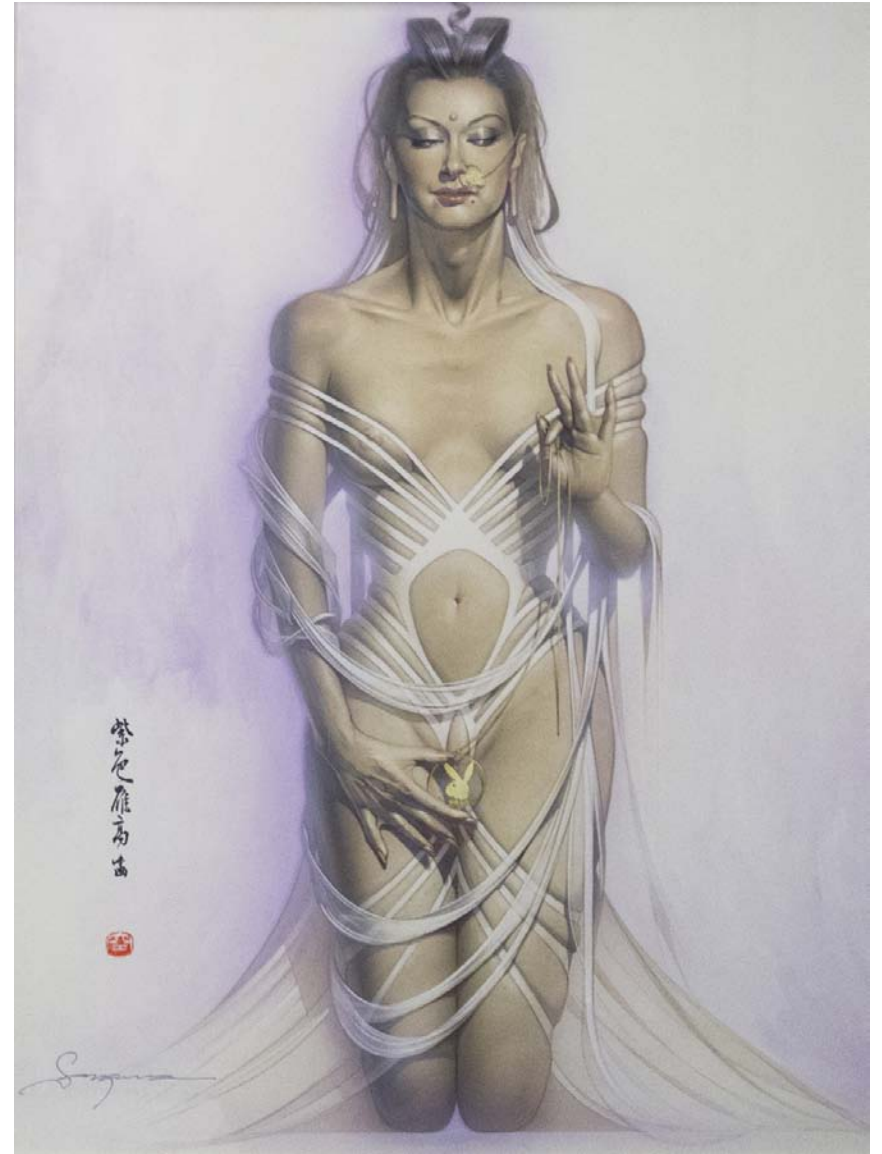

The Kannon, 2007
Acrylic on illustration board
28.5 x 20.25 inches