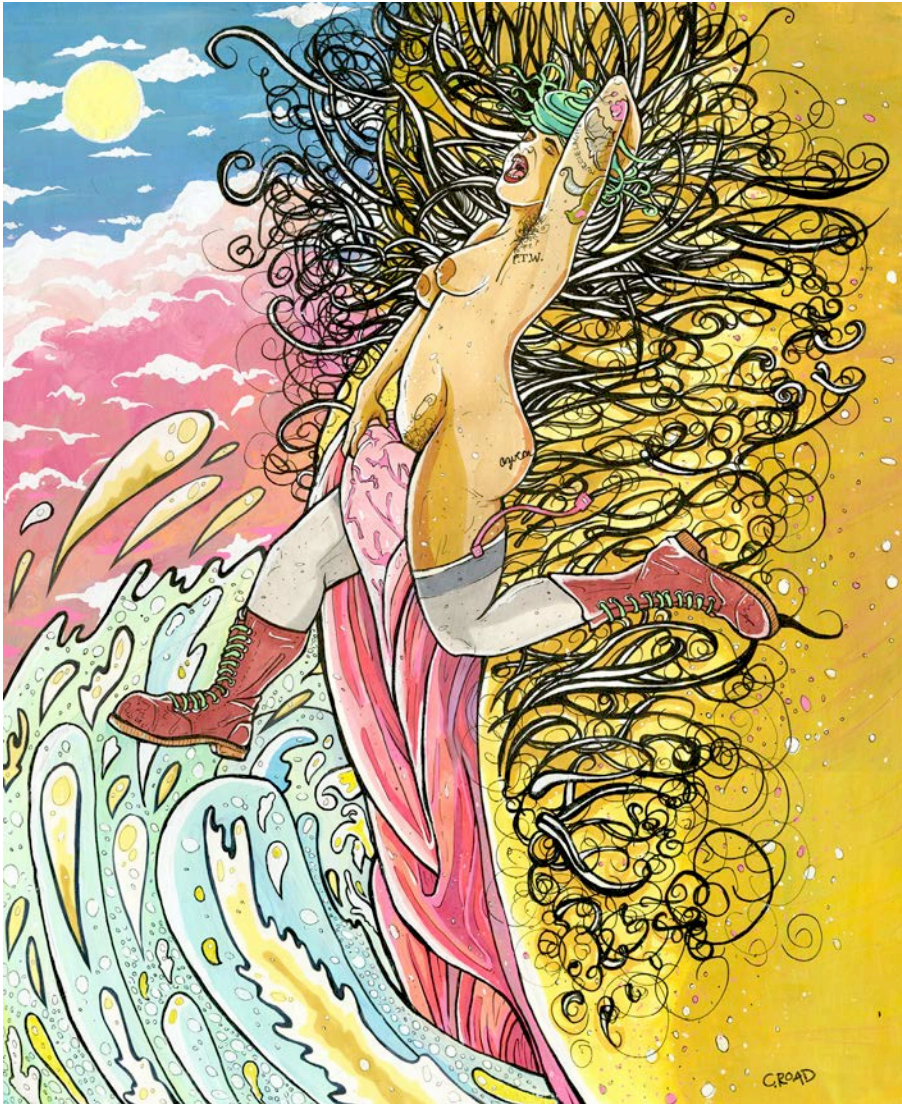

40 x 26 inches

Monica Canilao

Tether, 2021

Mixed media, acrylic, thread, vintage fiber remnants, beadwork, synthetic sinew, spray paint, graphite, ink, carved wood, shell, metallic bullion, wool, silk flowers and tea bags on birch wood panel

40 x 26 inches

Monica Canilao

Artemis, 2021

Mixed media, acrylic, thread, vintage fiber remnants, silk hand cording, African trade beads, shell, faux flowers, beadwork, synthetic sinew, spray paint, ink, tea bags on birch wood panel

40 x 26 inches

Cristy Road Carrera
Under the Influence of Freedom: Self Portrait, 2015
Ink, marker, acrylic paint, gel pen
19 x 14 inches

Cristy Road Carrera
Jerking Off is My Girlfriend: Self Portrait, 2016
Ink, marker, acrylic paint, gel pen
17 x 14 inches