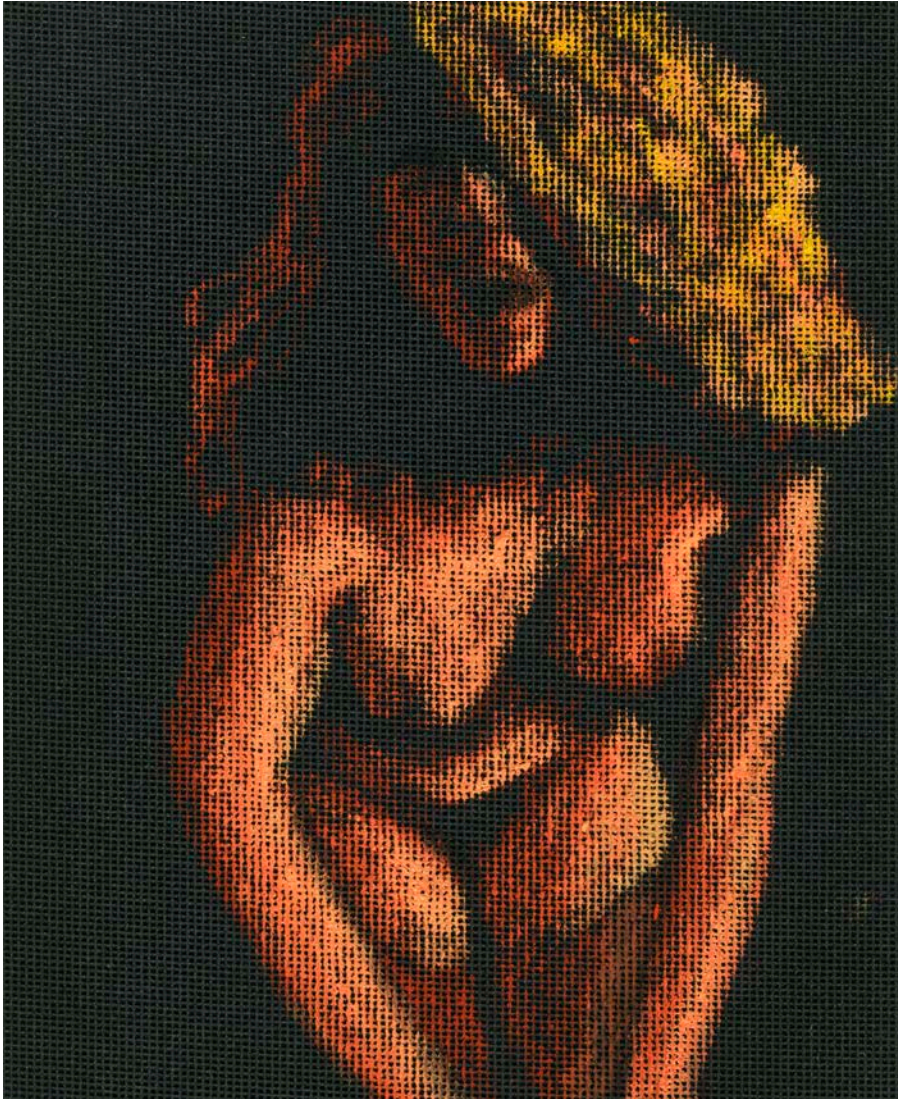

Jane Dickson
Live Girls 32, 1992
Oil stick on emery cloth mounted on wood
11 x 9 inches