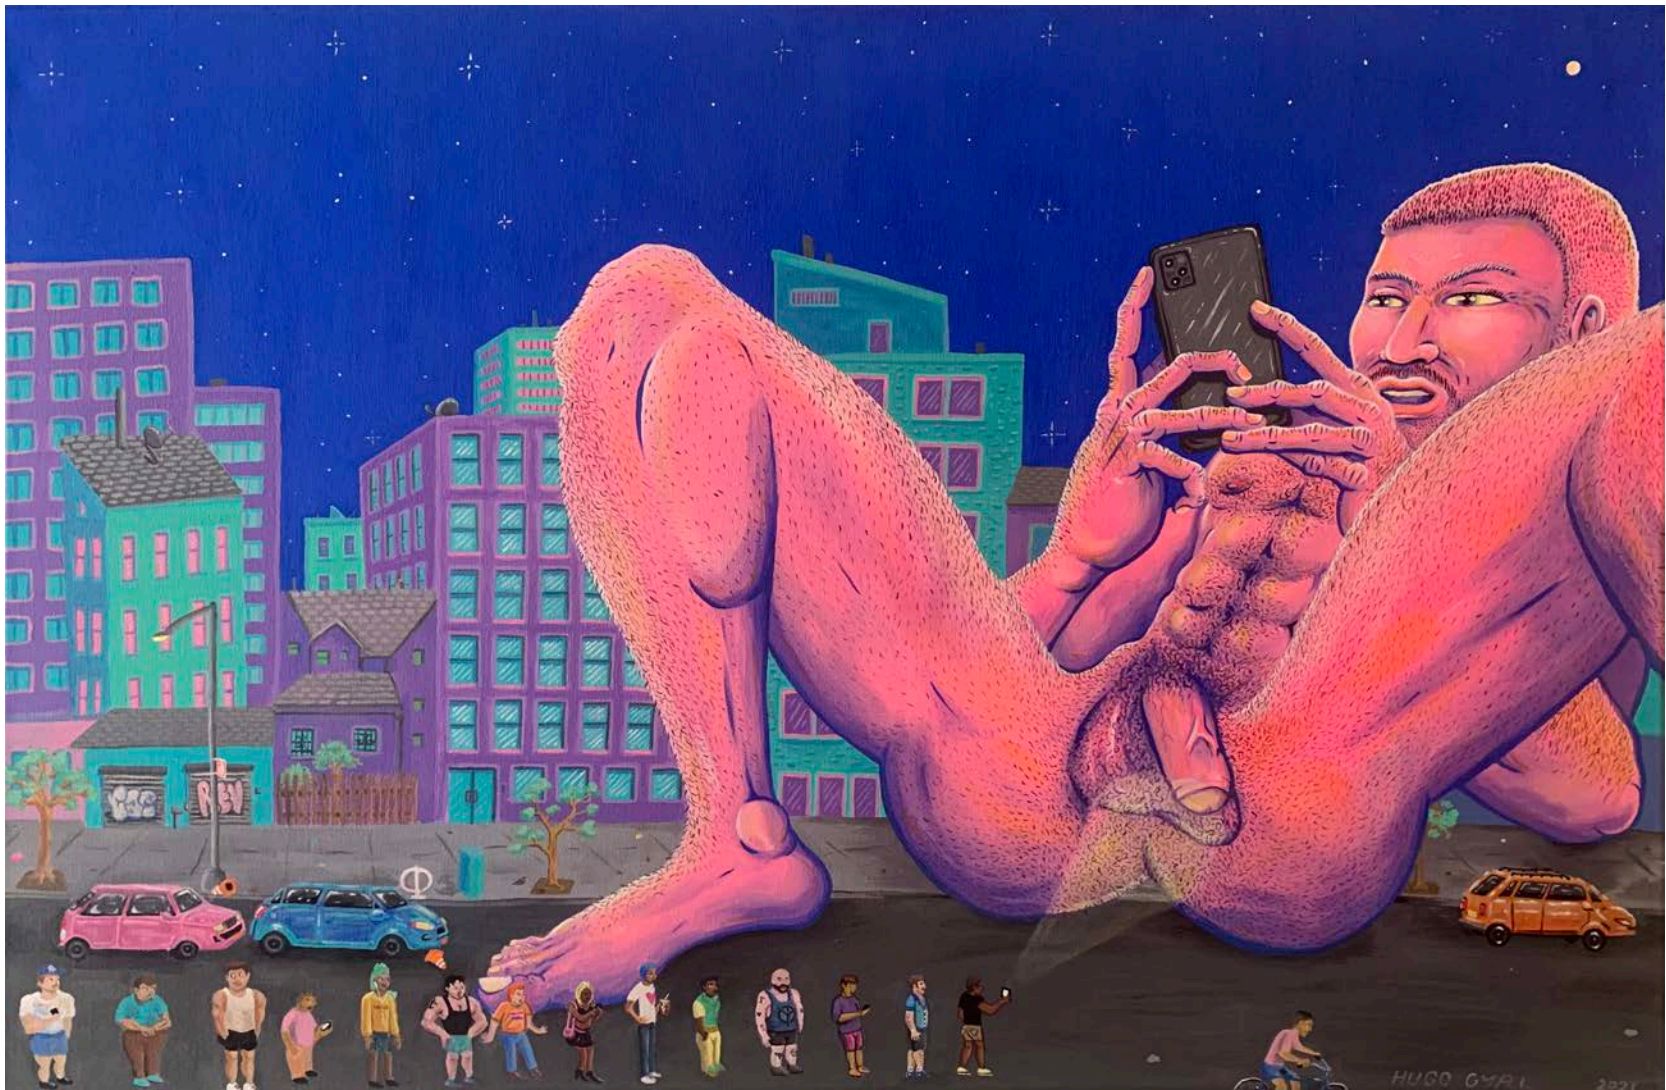

C. Finley
Griffin Girl, 2009
Acrylic on canvas
80 x 72 inches

C. Finley
Rainbow Pinwheel (Good Waiting), 2011
Acrylic on canvas
61 x 41 inches

Hugo Gyrl
Turn Your Notifications Off/Looking For What's in Front of You, 2021
Acrylic on canvas
24 x 36 inches