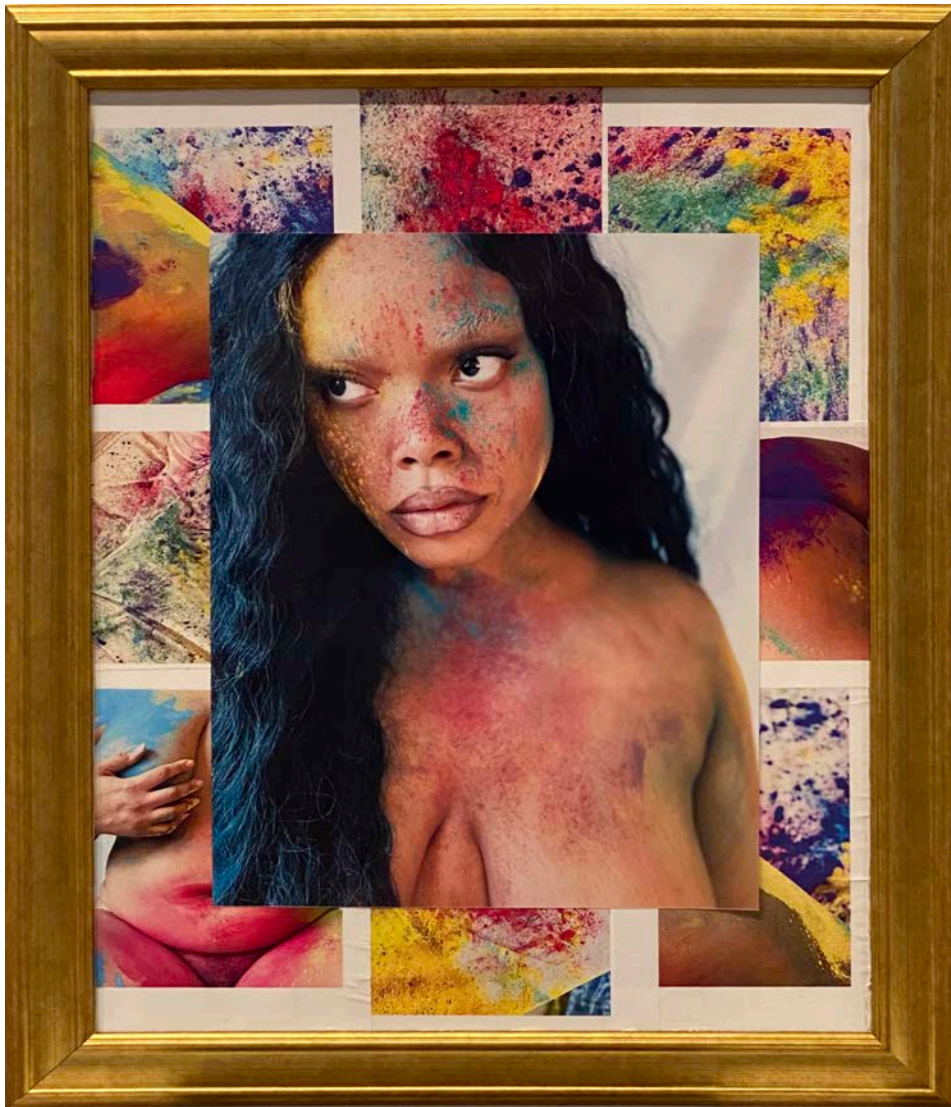

40 x 26 inches

Monica Canilao

Artemis, 2021

Mixed media, acrylic, thread, vintage fiber remnants, silk hand cording, African trade beads, shell, faux flowers, beadwork, synthetic sinew, spray paint, ink, tea bags on birch wood panel

Paper, wood

24.5 x 21 inches

Kalae Nouveau

The Intricate Intimate Collection: Satellite 3: Les Passions (The Passions), 2021

Paper, canvas

23 x 19 inches

Kalae Nouveau

The Intricate Intimate Collection: Satellite 4: Les Couches (The Layers), 2021