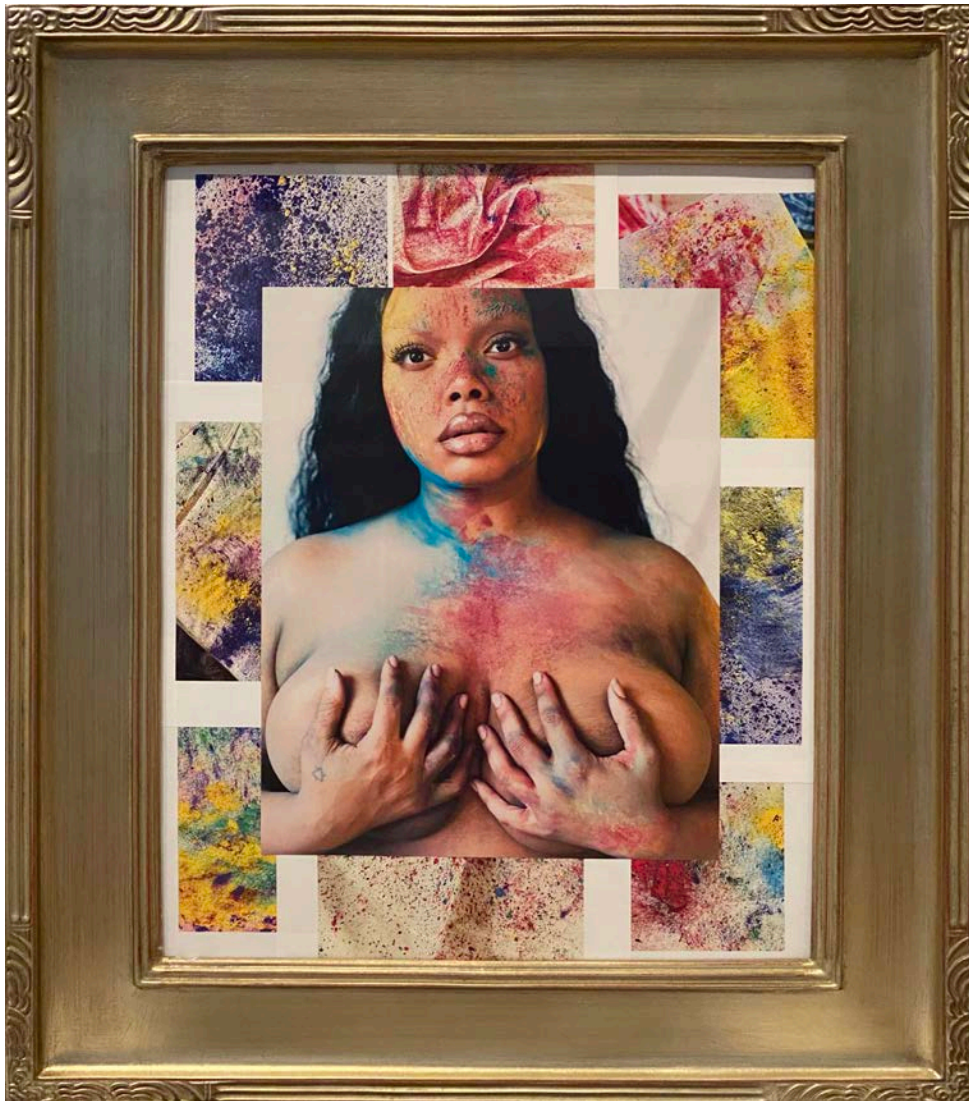

Kalae Nouveau

The Intricate Intimate Collection: Satellite 1: Les Cadeaux (The Gifts), 2021

Paper, wood, canvas

26.5 x 22.5 inches