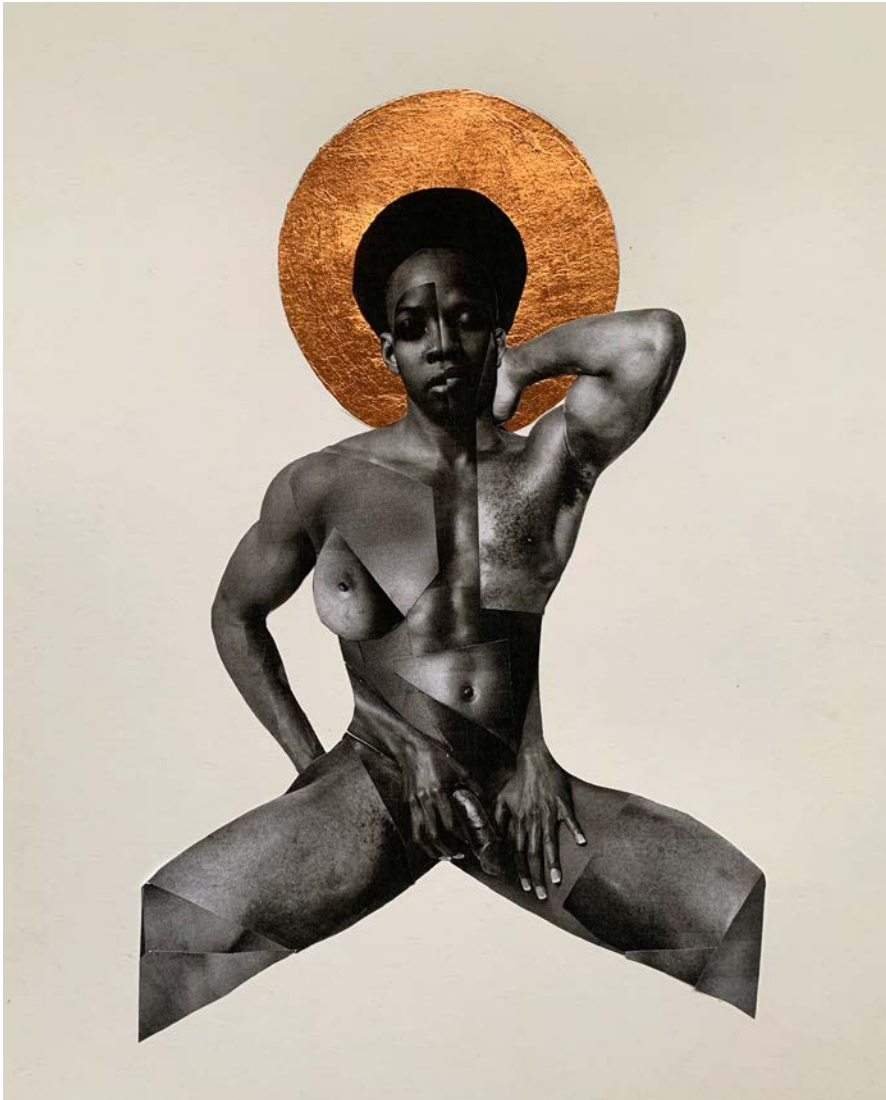

Patrick Dougher
Holy Amalgamation 1, 2021
Collage and copper leaf on archival paper
20 x 16 inches