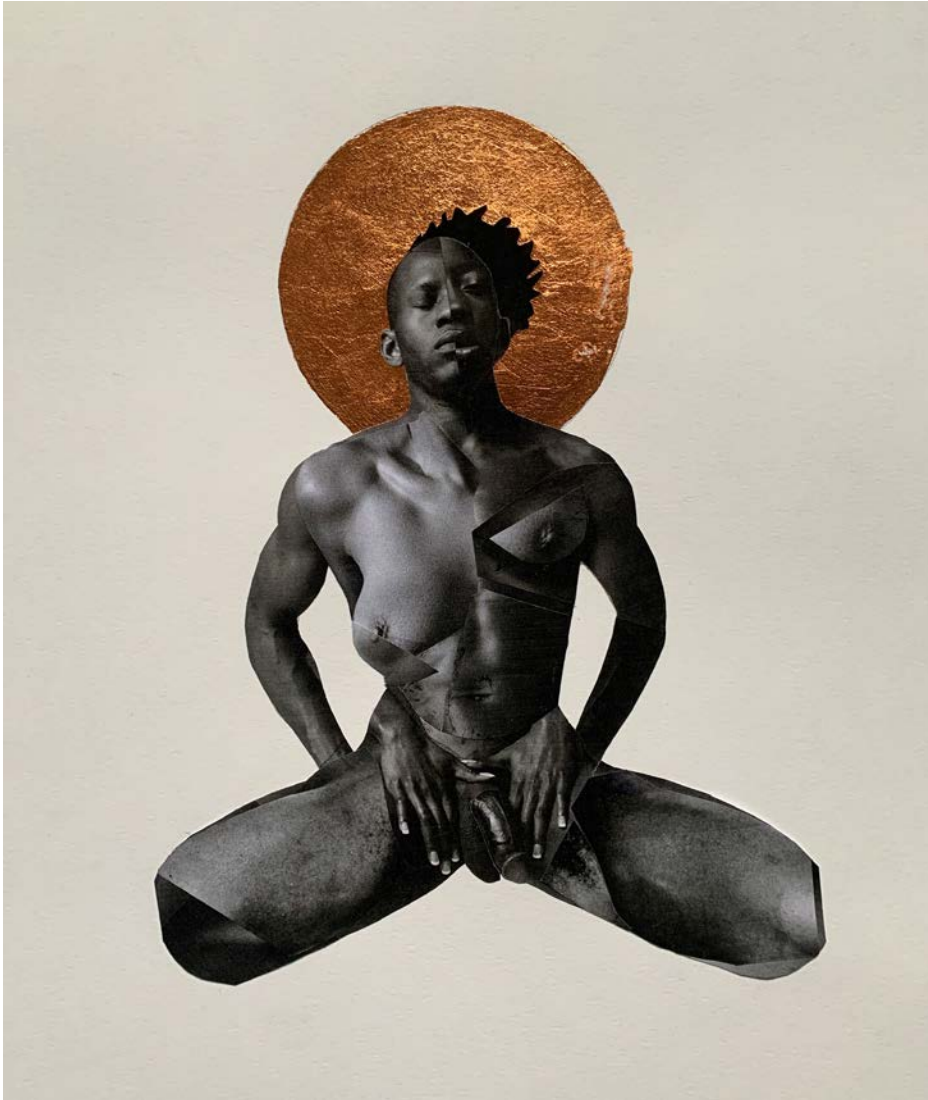

Jane Dickson
Live Girls 39, 2017
Oil stick on mesh mounted on wood
11 x 9 inches