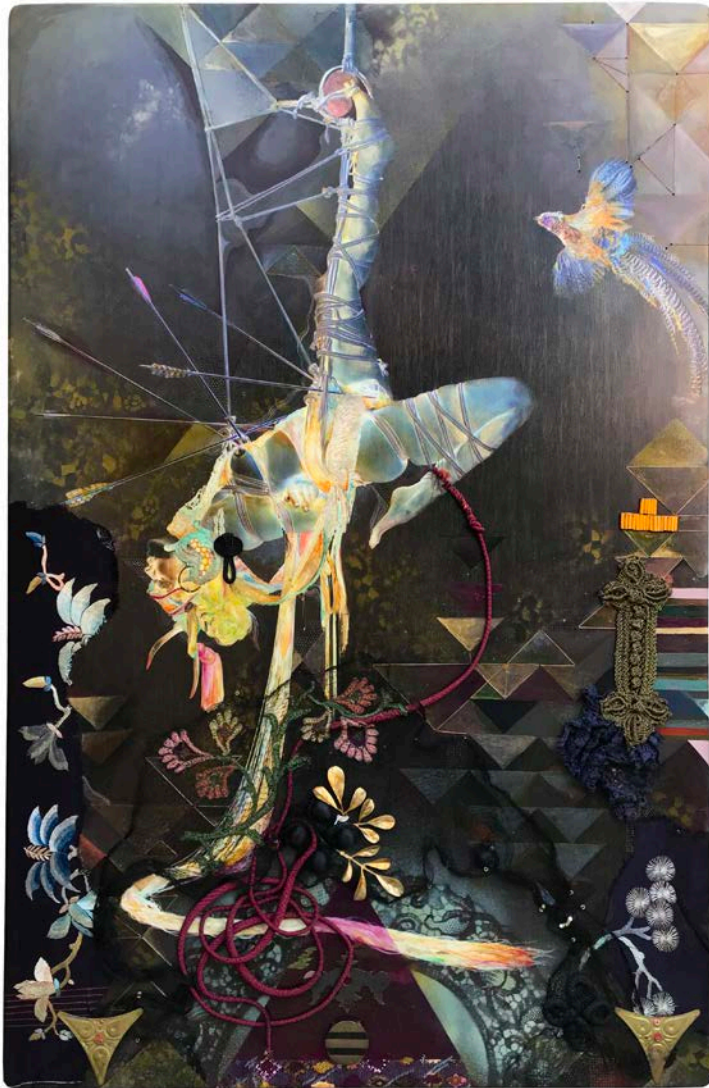

Lanee Bird
PUMP 02, 2021
Archival print
24 x 16 inches

Monica Canilao

Narcissus, 2021

Mixed media, acrylic, thread, vintage fiber remnants, beadwork, synthetic sinew, spray paint, graphite, ink, tea bags on birch wood panel

40 x 26 inches

Monica Canilao

Tether, 2021

Mixed media, acrylic, thread, vintage fiber remnants, beadwork, synthetic sinew, spray paint, graphite, ink, carved wood, shell, metallic bullion, wool, silk flowers and tea bags on birch wood panel

40 x 26 inches

Monica Canilao

Artemis, 2021

Mixed media, acrylic, thread, vintage fiber remnants, silk hand cording, African trade beads, shell, faux flowers, beadwork, synthetic sinew, spray paint, ink, tea bags on birch wood panel

40 x 26 inches

Cristy Road Carrera
Under the Influence of Freedom: Self Portrait, 2015
Ink, marker, acrylic paint, gel pen
19 x 14 inches

Cristy Road Carrera
Jerking Off is My Girlfriend: Self Portrait, 2016
Ink, marker, acrylic paint, gel pen
17 x 14 inches