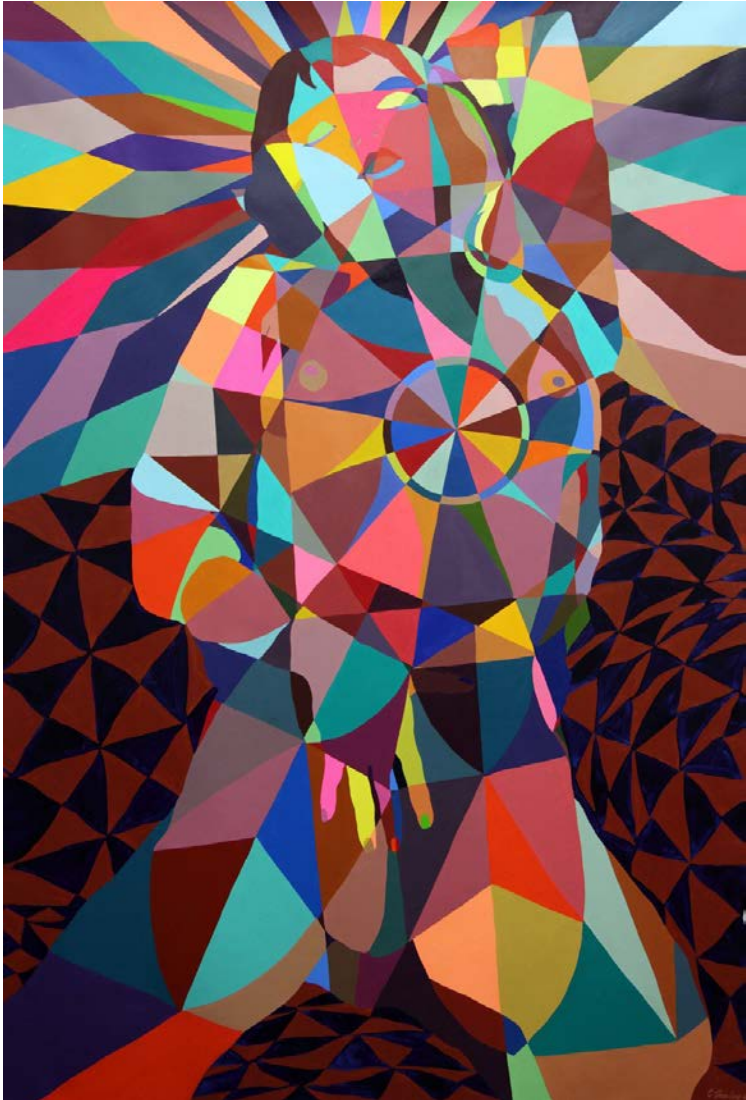

C. Finley
Griffin Girl, 2009
Acrylic on canvas
80 x 72 inches