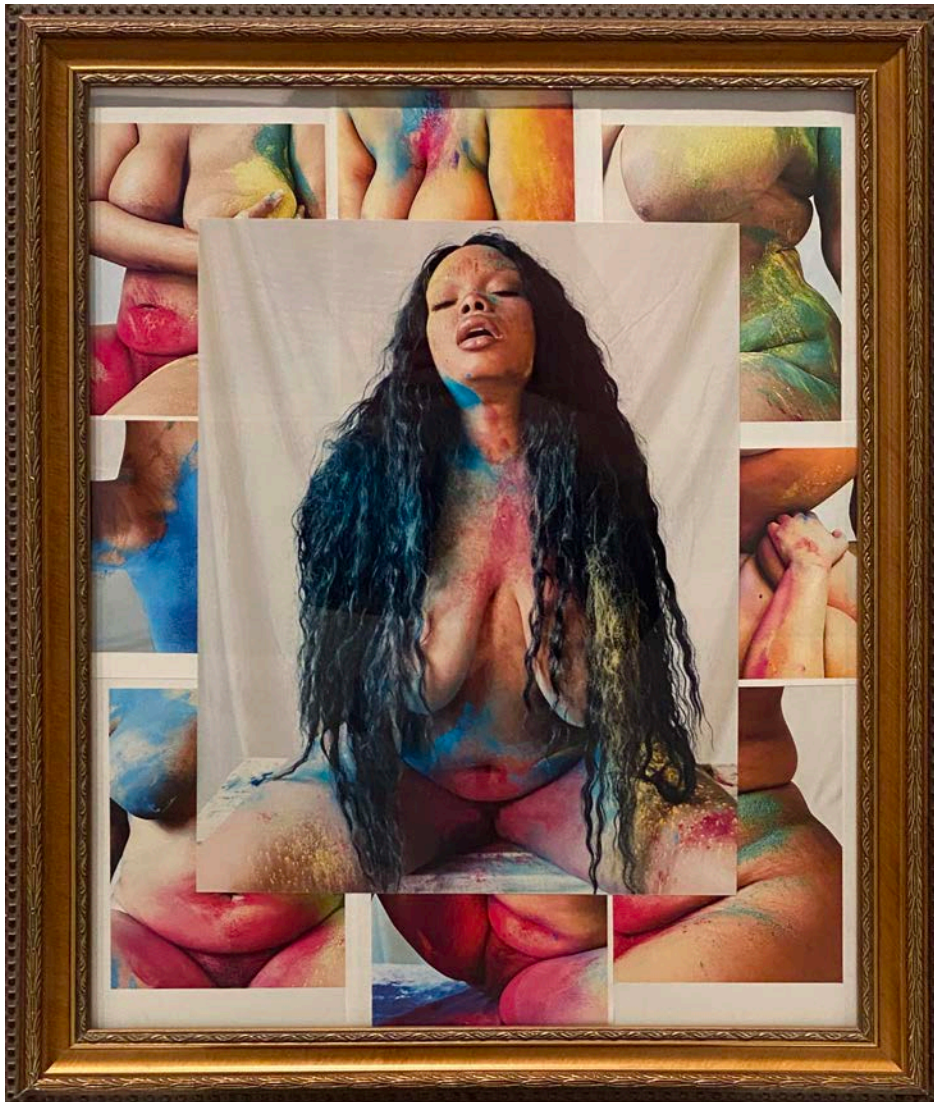

Kalae Nouveau

The Intricate Intimate Collection: Satellite 3: Les Passions (The Passions), 2021

Paper, canvas

23 x 19 inches