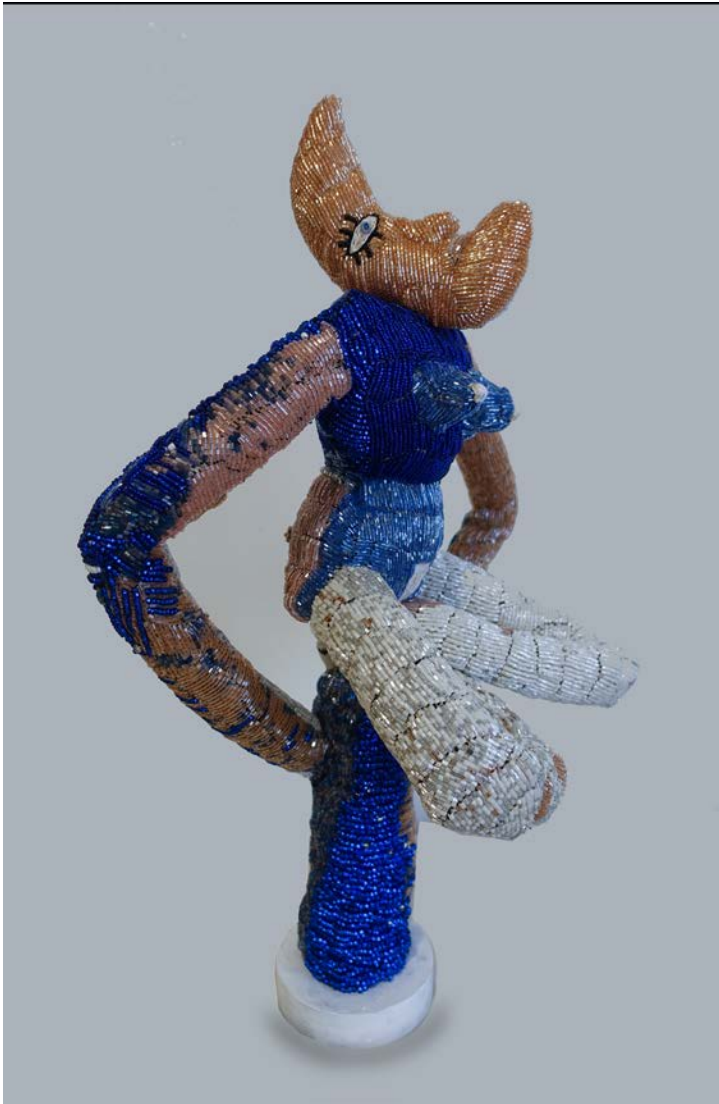

Marigold Santos
shroud (buntis na erotika) 2, 2021
Ink on paper
13 x 10 inches

Elena Stonaker

Making Love to Herself/Giving Birth to Herself, 2021

Steel armature and base, canvas, glass beads, embroidery floss, fiberfill

22 x 14 x 9 inches