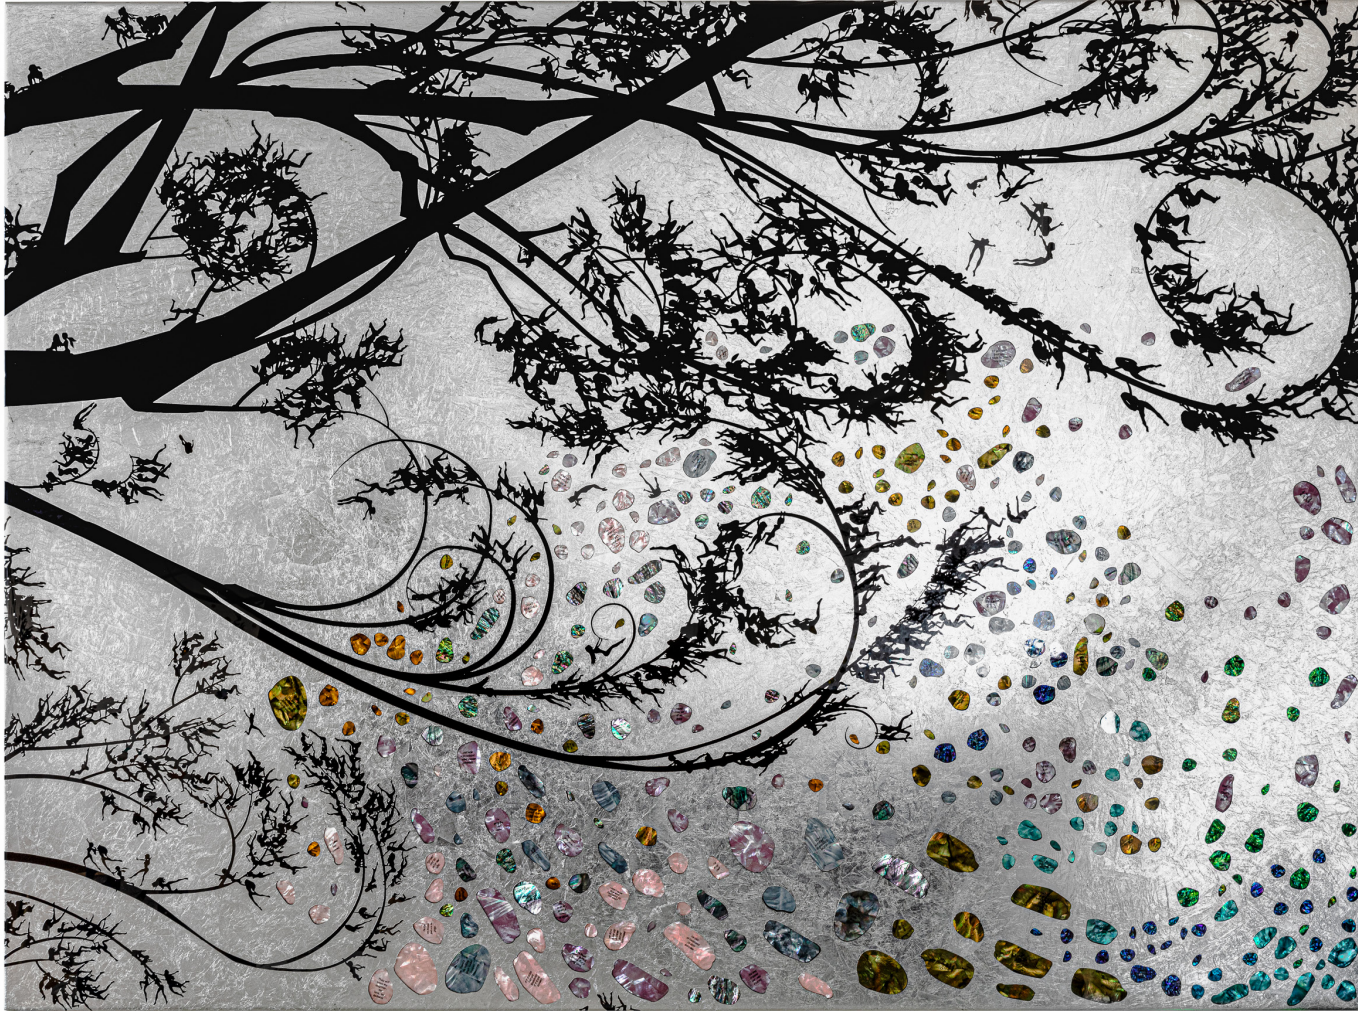

Jessica Lichtenstein  
Oread Water Nymphs, 2024  
C-print on plexiglass with wood frame  
81.5 x 57.5 inches

Jessica Lichtenstein  
We Enter People's Minds, 2020  
Aluminum leaf, resin, and hand-dyed mother of pearl on wood panel  
55 x 110 x 3 inches