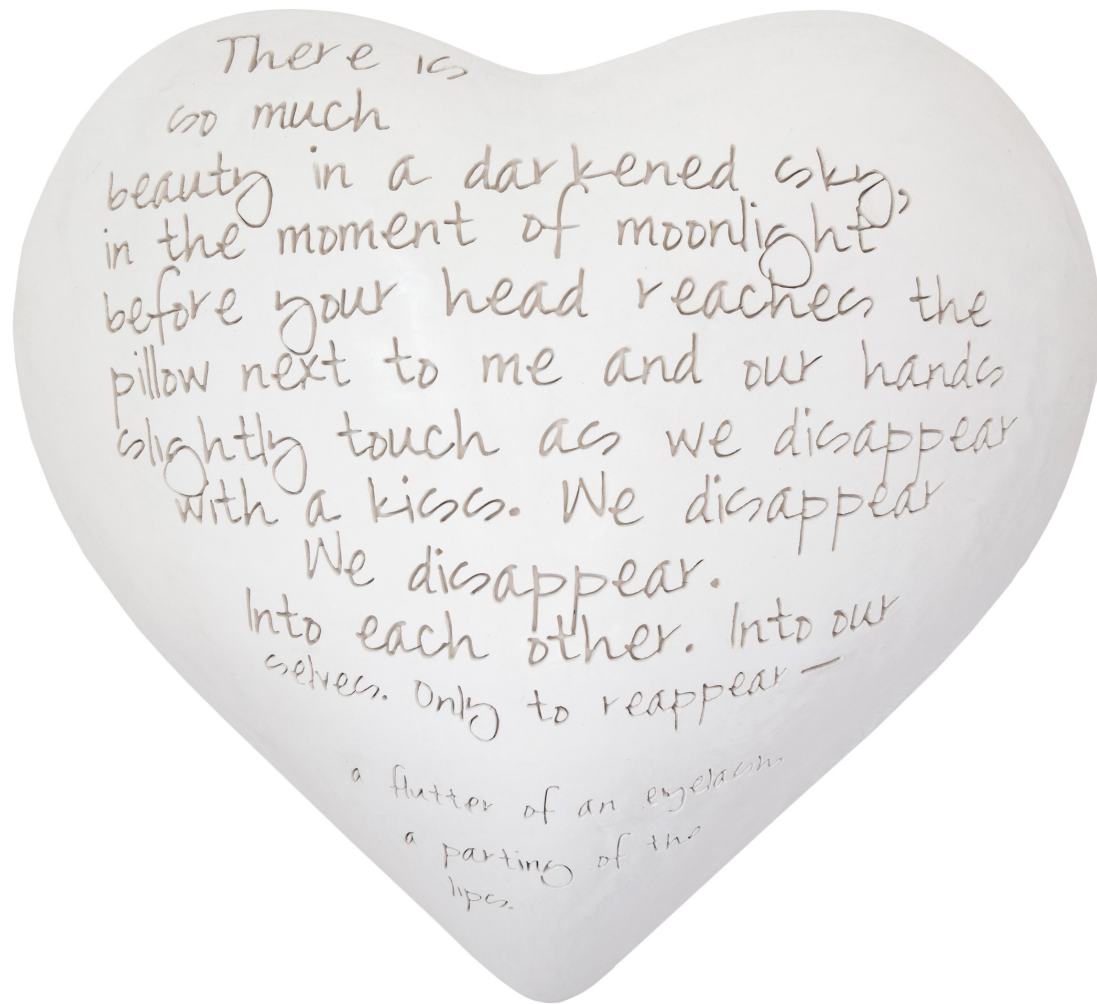

Jessica Lichtenstein
Take Your Time Here, 2022
Concrete and plaster heart with engraved lockets and watches
24 x 21 x 9 inches

There is
so much
beauty in a darkened sky,
in the moment of moonlight,
before your head reaches the
pillow next to me and our hands
slightly touch as we disappear
with a kiss. We disappear
We disappear.
Into each other. Into our
selves. Only to reappear —

• a flutter of an eyelash
• a parting of the
lips