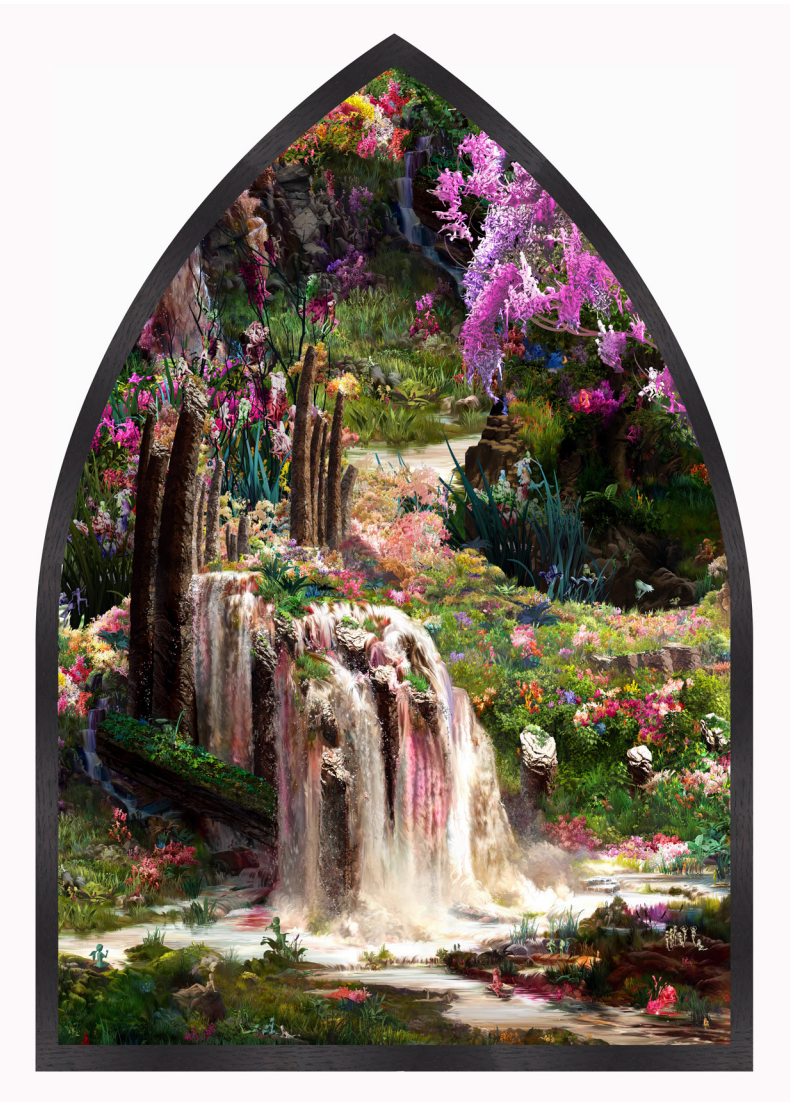

ALLOUCHE GALLERY

---

JESSICA LICHTENSTEIN

NYMPHTOPIA

ALLOUCHE GALLERY, LOS ANGELES  
2683 S LA CIENEGA BLVD

---

Jessica Lichtenstein  
Naiad Water Nymphs, 2024  
C-print on plexiglass with wood frame  
81.5 x 57.5 inches