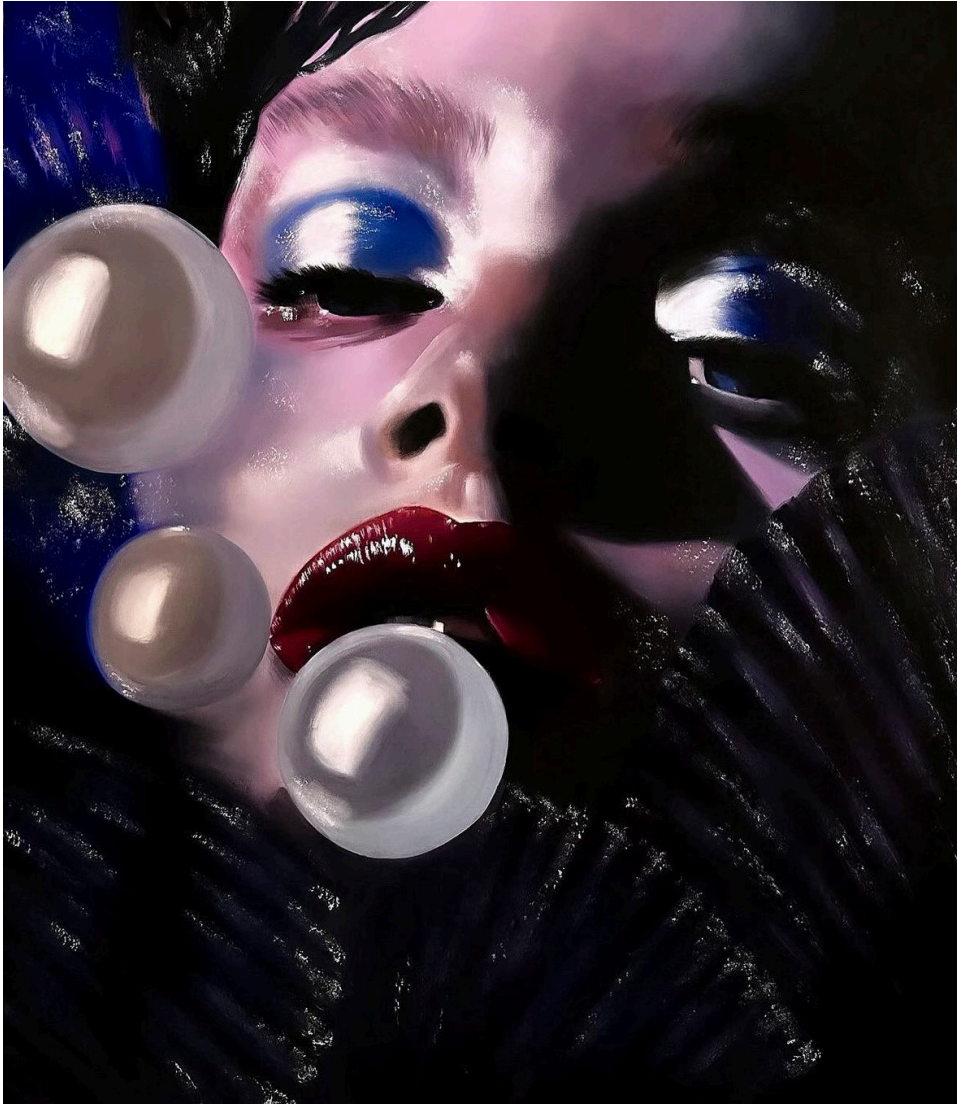

---

Teiji Hayama  
The Ghost In Me, 2024  
Oil on canvas  
47.2 x 33.5 inches

Roxy Peroxyde  
Get a Grip, 2024  
Oil on canvas  
40 x 24 inches

Miju Lee  
Fruit Cocktail\_Pear, 2024  
Acrylic and oil pastel on canvas  
63 x 50 inches

Miju Lee  
Fruit Cocktail\_Pixel Rabbit, 2024  
Acrylic and oil pastel on canvas  
63 x 50 inches

Riikka Sormunen  
Inheritance, 2024  
Acrylic on canvas  
44 x 50 inches

Alic Brock  
Stick and Poke, 2023  
Acrylic on canvas  
48 x 36 inches

Iva Visovevic  
Birth of the Pearl 1, 2024  
Oil on canvas  
67 x 57 inches

Iva Visovevic  
Birth of the Pearl 3, 2024  
Oil on canvas  
63 x 57 inches

Iva Visovevic  
Birth of the Pearl 7, 2024  
Oil on canvas  
67 x 57 inches

Norizo  
Sailor's Dress, 2024  
Oil on canvas  
57.2 x 38.2 inches

Ms. DYU

Luggage, 2024

Oil and acrylic paint on linen

35.4 x 27.6 inches

Ms. DYU  
The Apple of My Eye, 2024  
Oil and acrylic paint on linen  
35.4 x 27.6 inches