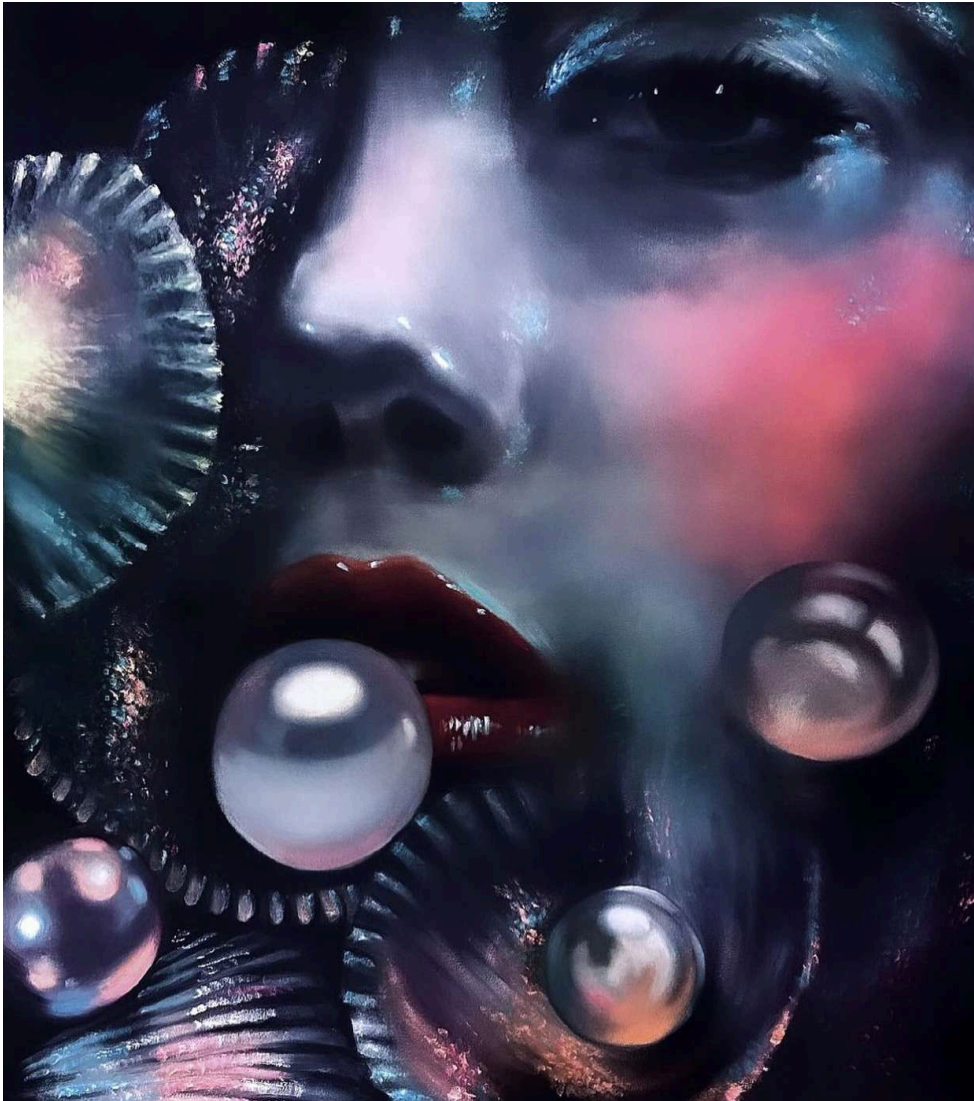

---

Teiji Hayama  
The Ghost In Me, 2024  
Oil on canvas  
47.2 x 33.5 inches

Roxy Peroxyde  
Get a Grip, 2024  
Oil on canvas  
40 x 24 inches

Miju Lee  
Fruit Cocktail\_Pear, 2024  
Acrylic and oil pastel on canvas  
63 x 50 inches

Miju Lee  
Fruit Cocktail\_Pixel Rabbit, 2024  
Acrylic and oil pastel on canvas  
63 x 50 inches

Riikka Sormunen  
Inheritance, 2024  
Acrylic on canvas  
44 x 50 inches

Alic Brock  
Stick and Poke, 2023  
Acrylic on canvas  
48 x 36 inches

Iva Visovevic  
Birth of the Pearl 1, 2024  
Oil on canvas  
67 x 57 inches

Iva Visovevic  
Birth of the Pearl 3, 2024  
Oil on canvas  
63 x 57 inches

Iva Visovevic  
Birth of the Pearl 7, 2024  
Oil on canvas  
67 x 57 inches